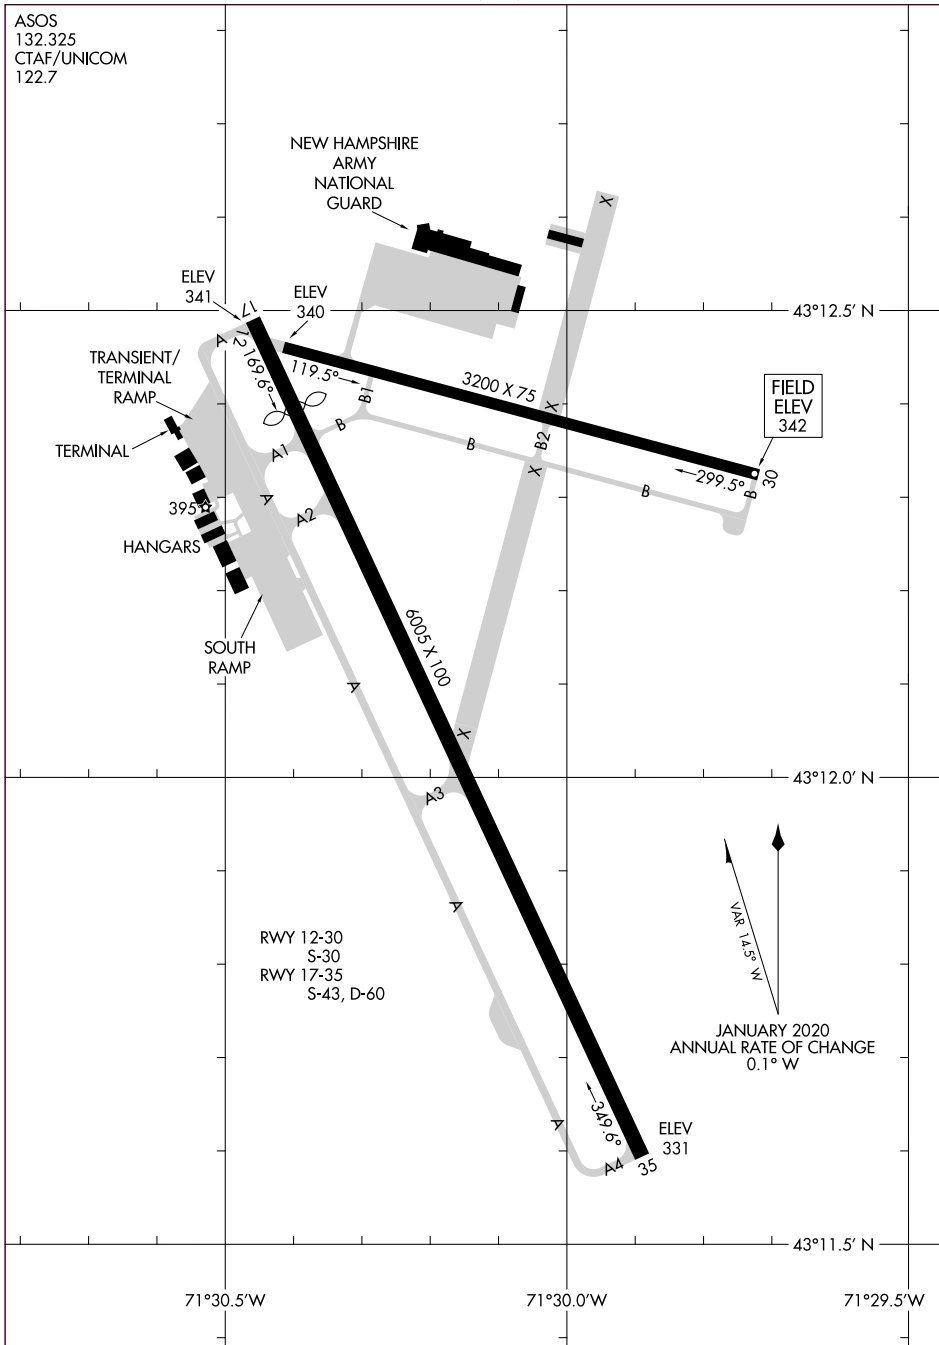

24193

# AIRPORT DIAGRAM

AL-95 (FAA)

CONCORD MUNI (CON)  
CONCORD, NEW HAMPSHIRE

ASOS  
132.325  
CTAF/UNICOM  
122.7

NE-1, 26 DEC 2024 to 23 JAN 2025

NE-1, 26 DEC 2024 to 23 JAN 2025

# AIRPORT DIAGRAM

24193

CONCORD, NEW HAMPSHIRE  
CONCORD MUNI (CON)