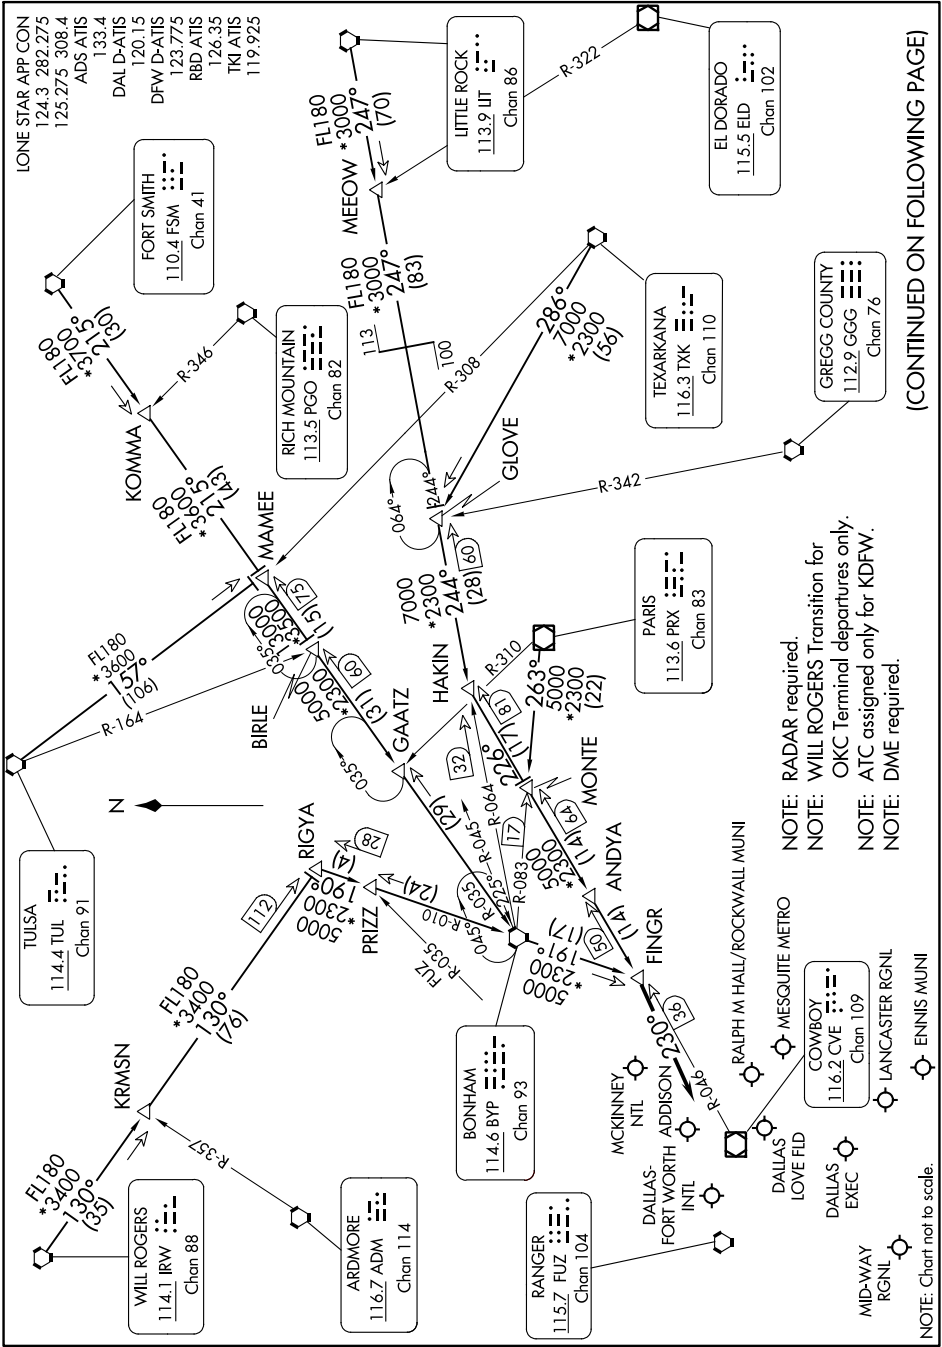

FINGR NINE ARRIVAL

DALLAS-FORT WORTH, TEXAS

SC-2, 26 DEC 2024 to 23 JAN 2025

(CONTINUED ON FOLLOWING PAGE)

NOTE: RADAR required.
 NOTE: WILL ROGERS Transition for OKC Terminal departures only.
 NOTE: ATC assigned only for KDFW.
 NOTE: DME required.

SC-2, 26 DEC 2024 to 23 JAN 2025

FINGR NINE ARRIVAL

DALLAS-FORT WORTH, TEXAS

NOTE: Chart not to scale.