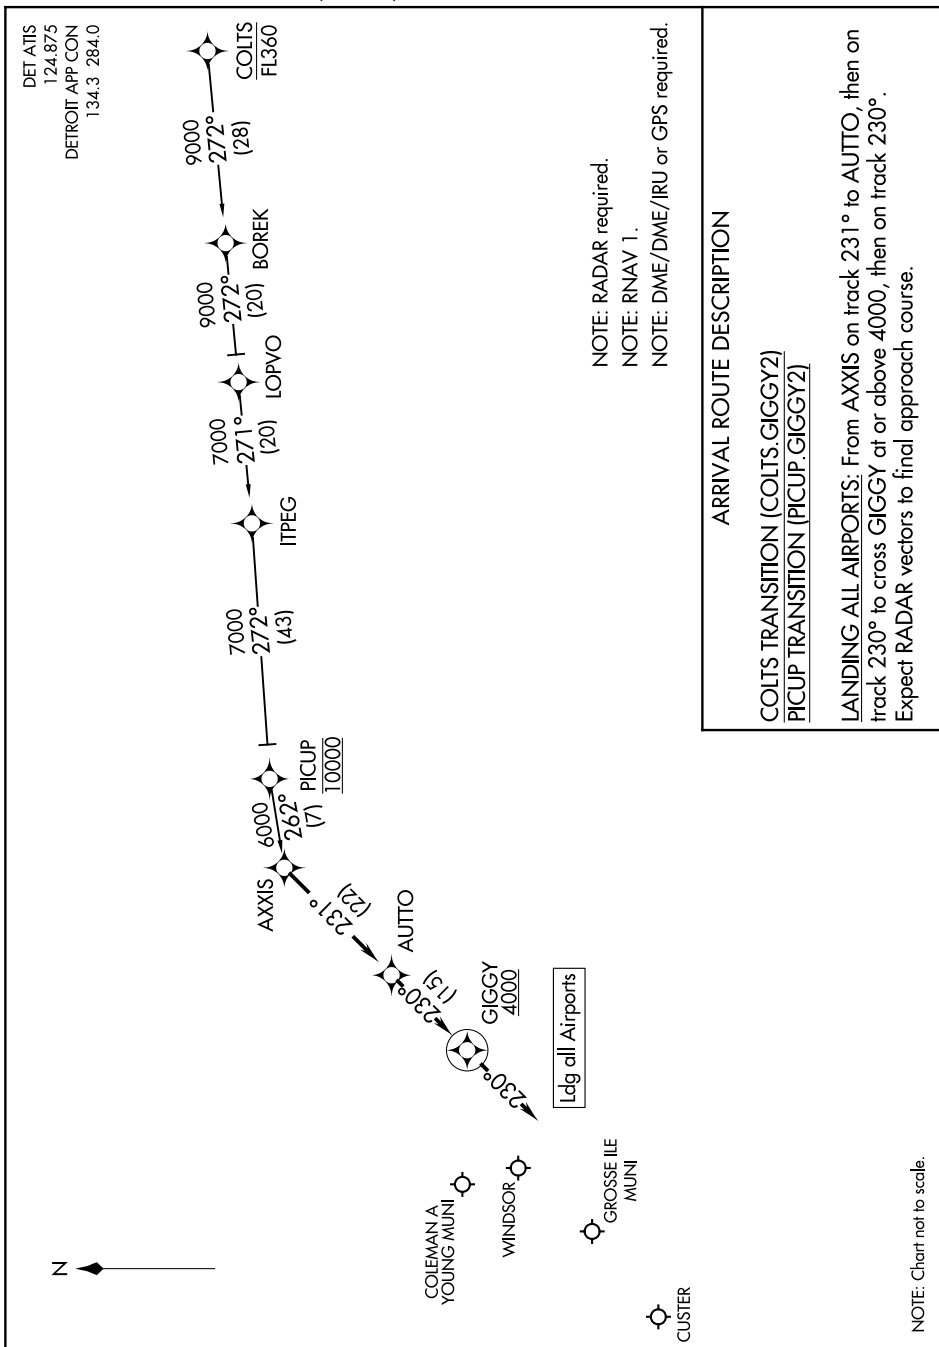

GIGGY TWO ARRIVAL (RNAV)

DETROIT, MICHIGAN

EC-1, 26 DEC 2024 to 23 JAN 2025

GIGGY TWO ARRIVAL (RNAV)

(AXXIS.GIGGY2) 10OCT19

DETROIT, MICHIGAN

EC-1, 26 DEC 2024 to 23 JAN 2025

NOTE: Chart not to scale.