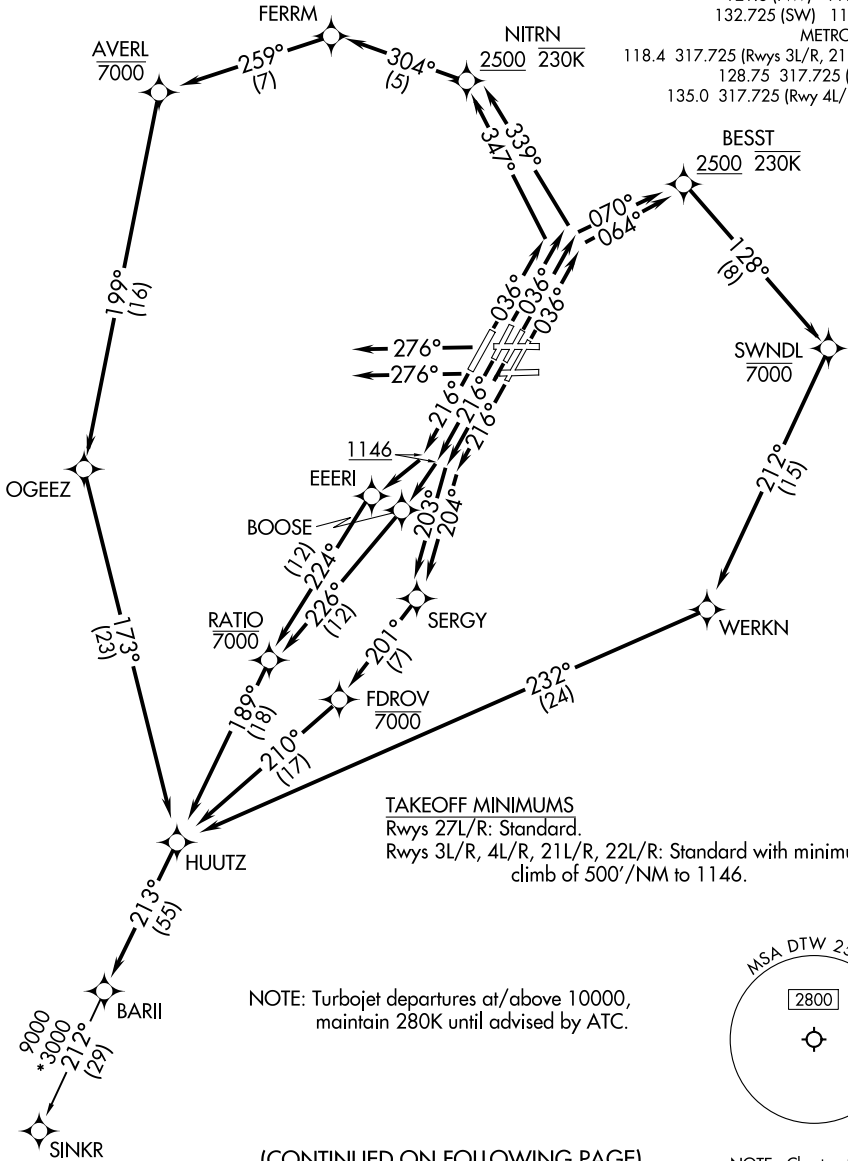

# BARII THREE DEPARTURE (RNAV)

**TOP ALTITUDE:**  
**17000**

RNAV 1 - DME/DME/IRU or GPS.  
RADAR required.

DETROIT DEP CON  
 125.525 284.0 (Rwys 4L/R, 22L/R)  
 132.025 284.0 (Rwys 3L/R, 21L/R, 27L/R)  
 D-ATIS 118.125  
 CLNC DEL 120.65  
 CPDLC  
 GND CON  
 121.8 (NW) 119.45 (NE)  
 132.725 (SW) 119.25 (SE)  
 METRO TOWER  
 118.4 317.725 (Rwys 3L/R, 21L/R, 27R)  
 128.75 317.725 (Rwy 27L)  
 135.0 317.725 (Rwy 4L/R, 22L/R)

(CONTINUED ON FOLLOWING PAGE)

NOTE: Chart not to scale.

EC-1, 26 DEC 2024 to 23 JAN 2025

EC-1, 26 DEC 2024 to 23 JAN 2025