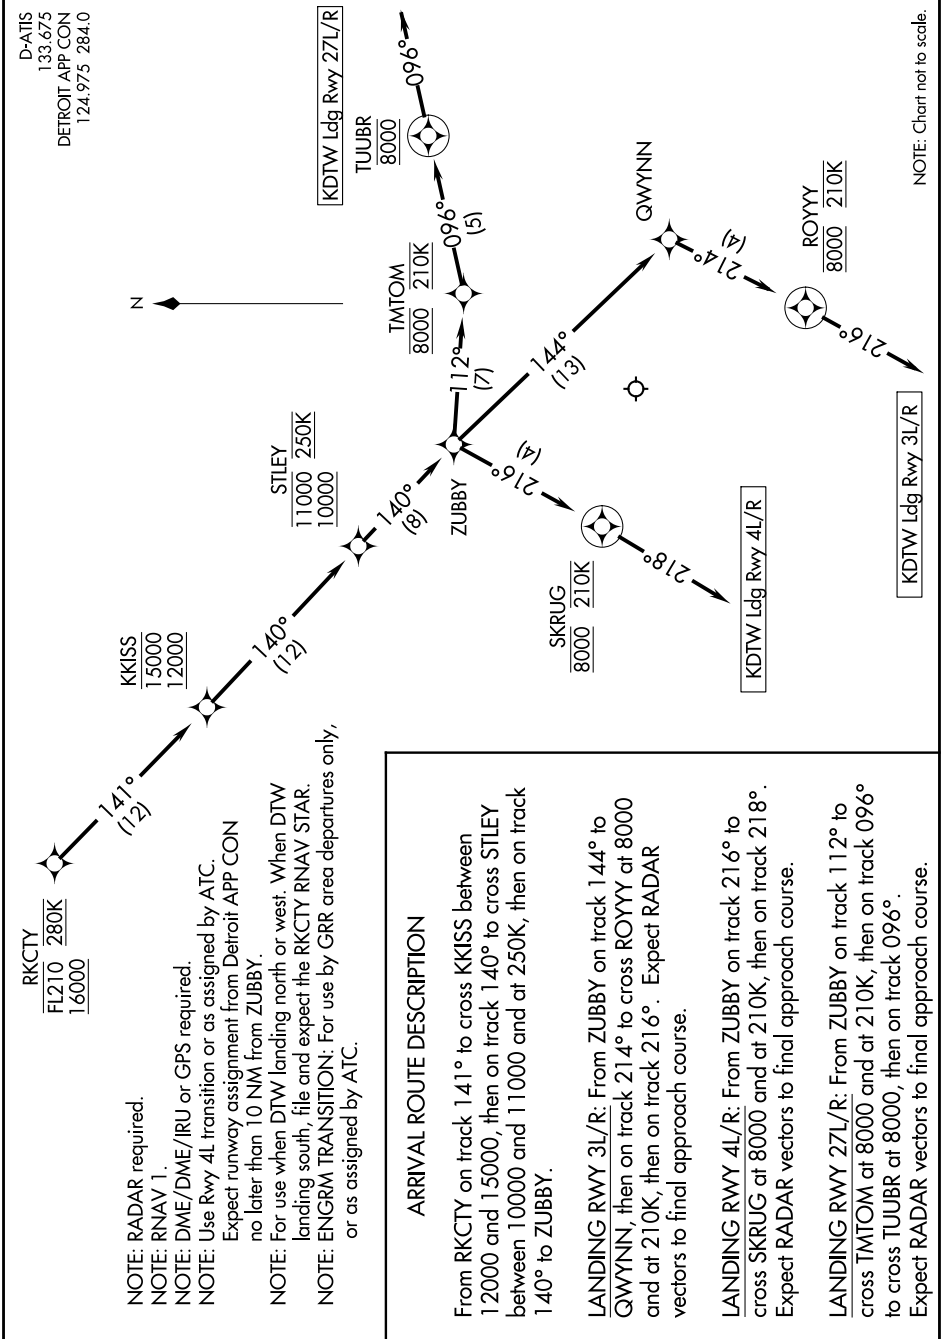

KKISS TWO ARRIVAL (RNAV) Arrival Route

EC-1, 26 DEC 2024 to 23 JAN 2025

NOTE: Chart not to scale.

EC-1, 26 DEC 2024 to 23 JAN 2025

KKISS TWO ARRIVAL (RNAV) Arrival Route