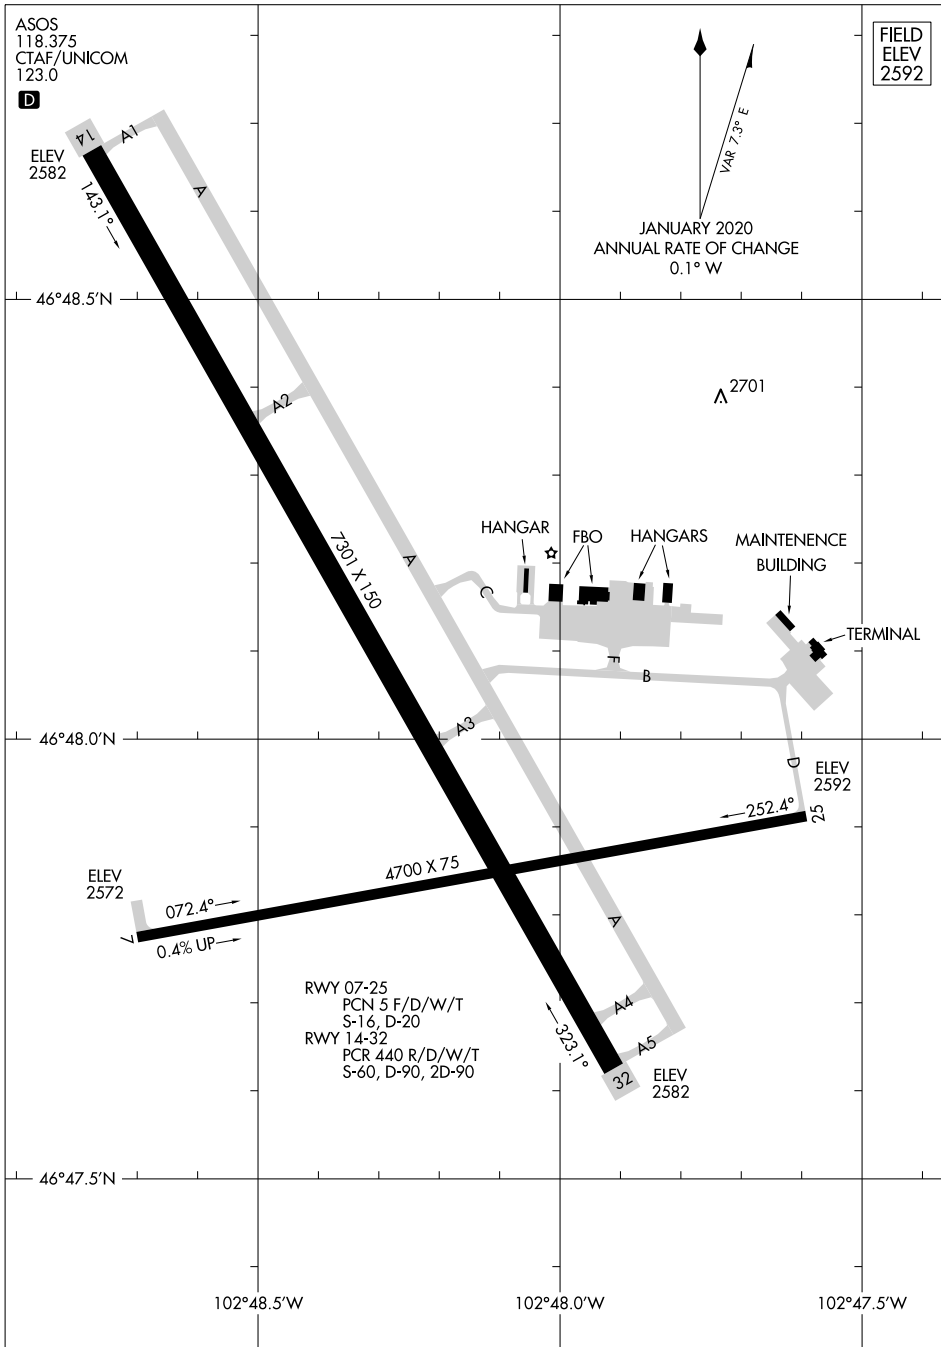

24361

AIRPORT DIAGRAM

DICKINSON/THEODORE ROOSEVELT RGNL (DIK)
AL-120 (FAA)
DICKINSON, NORTH DAKOTA

ASOS
118.375
CTAF/UNICOM
123.0

D

FIELD
ELEV
2592

NC-1, 26 DEC 2024 to 23 JAN 2025

NC-1, 26 DEC 2024 to 23 JAN 2025

AIRPORT DIAGRAM

24361

DICKINSON, NORTH DAKOTA
DICKINSON/THEODORE ROOSEVELT RGNL (DIK)