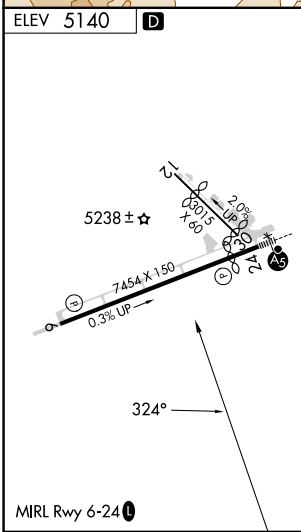

VOR/DME BQU 115.85 Chan 105 (Y)	APP CRS 324°	Rwy Idg TDZE Apt Elev N/A N/A 5140
---	------------------------	--

VOR/DME-B

ELKO RGNL (EKO)

▼ Circling NA for Cats C and D southeast of Rwy 6-24.
▲ Circling Rwy 24 NA at night.

MISSED APPROACH: Climbing left turn to 10000 direct BQU VOR/DME and hold, continue climb-in-hold to 10000.

ASOS 119.275	SALT LAKE CENTER 132.25 338.35	UNICOM 123.0 (CTAF) 0
------------------------	--	---------------------------------

CATEGORY	A	B	C	D
C CIRCLING	6400-1¼ 1260 (1300-1¼)	6400-1½ 1260 (1300-1½)	6400-3	1260 (1300-3)

SW-4, 26 DEC 2024 to 23 JAN 2025

SW-4, 26 DEC 2024 to 23 JAN 2025