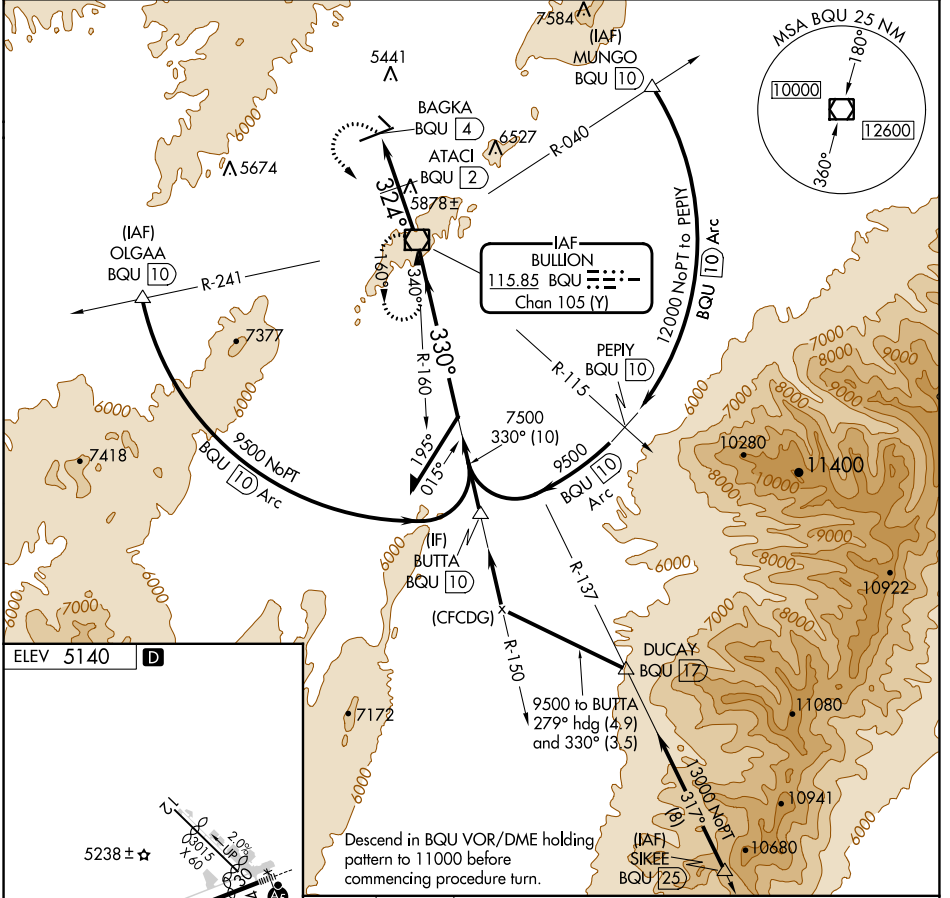

VOR/DME BQU 115.85 Chan 105 (Y)	APP CRS 324°	Rwy Idg TDZE Apt Elev N/A N/A 5140
---	------------------------	--

VOR/DME-B

ELKO RGNL (EKO)

▼ Circling NA for Cats C and D southeast of Rwy 6-24.
▲ Circling Rwy 24 NA at night.

MISSED APPROACH: Climbing left turn to 10000 direct BQU VOR/DME and hold, continue climb-in-hold to 10000.

ASOS 119.275	SALT LAKE CENTER 132.25 338.35	UNICOM 123.0 (CTAF) 0
------------------------	--	---------------------------------

CATEGORY	A	B	C	D
C CIRCLING	6400-1¼ 1260 (1300-1¼)	6400-1½ 1260 (1300-1½)	6400-3	1260 (1300-3)

SW-4, 26 DEC 2024 to 23 JAN 2025

SW-4, 26 DEC 2024 to 23 JAN 2025