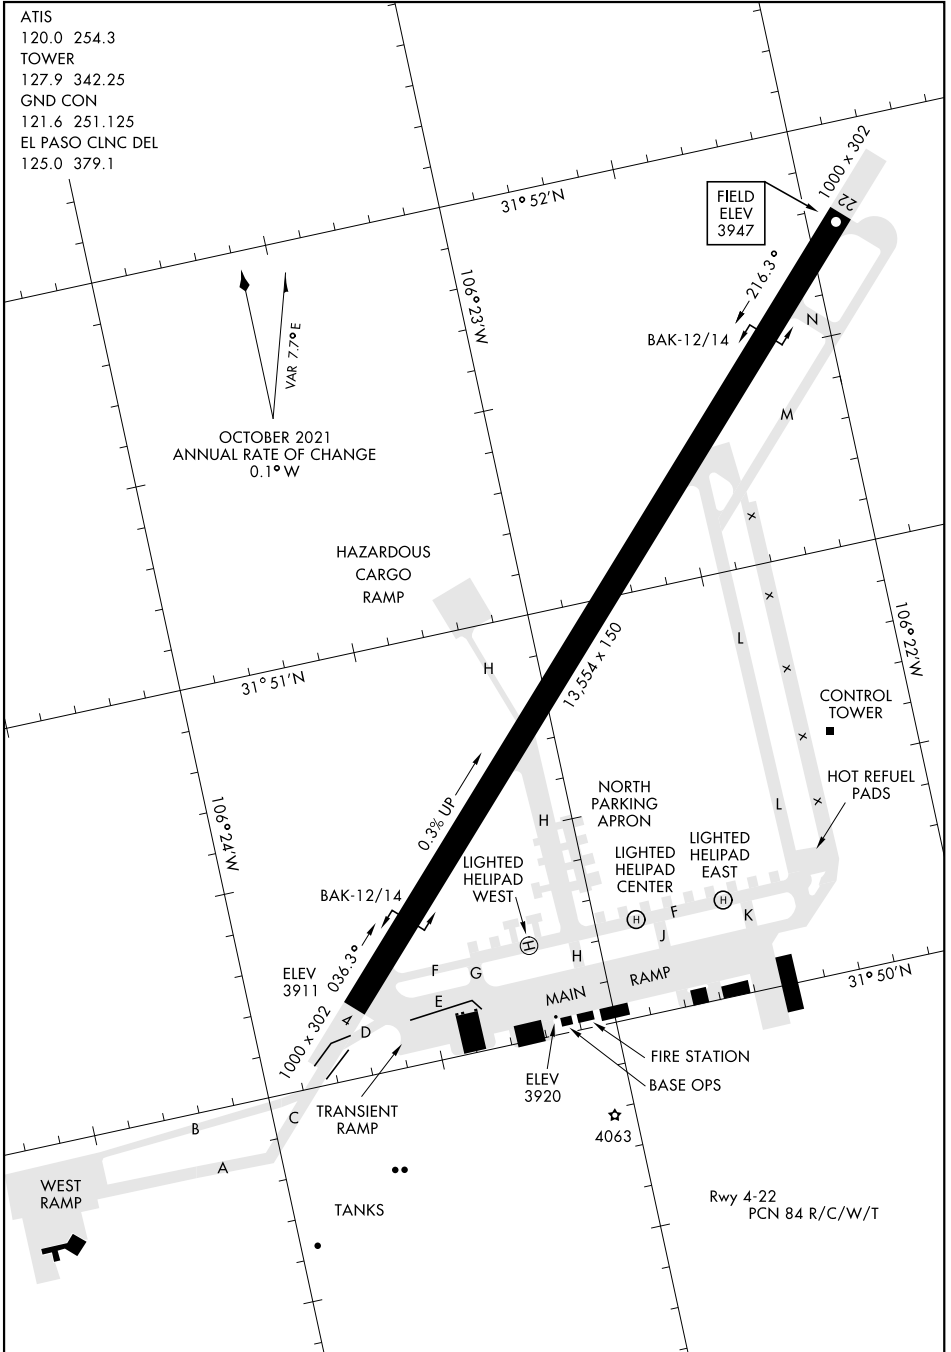

# AIRPORT DIAGRAM

[USA]

BIGGS AAF (KBIF)

FORT BLISS, TEXAS

ATIS  
 120.0 254.3  
 TOWER  
 127.9 342.25  
 GND CON  
 121.6 251.125  
 EL PASO CLNC DEL  
 125.0 379.1

  
 VAR 7.7°E  
 OCTOBER 2021  
 ANNUAL RATE OF CHANGE  
 0.1°W

SC-3, 26 DEC 2024 to 23 JAN 2025

SC-3, 26 DEC 2024 to 23 JAN 2025