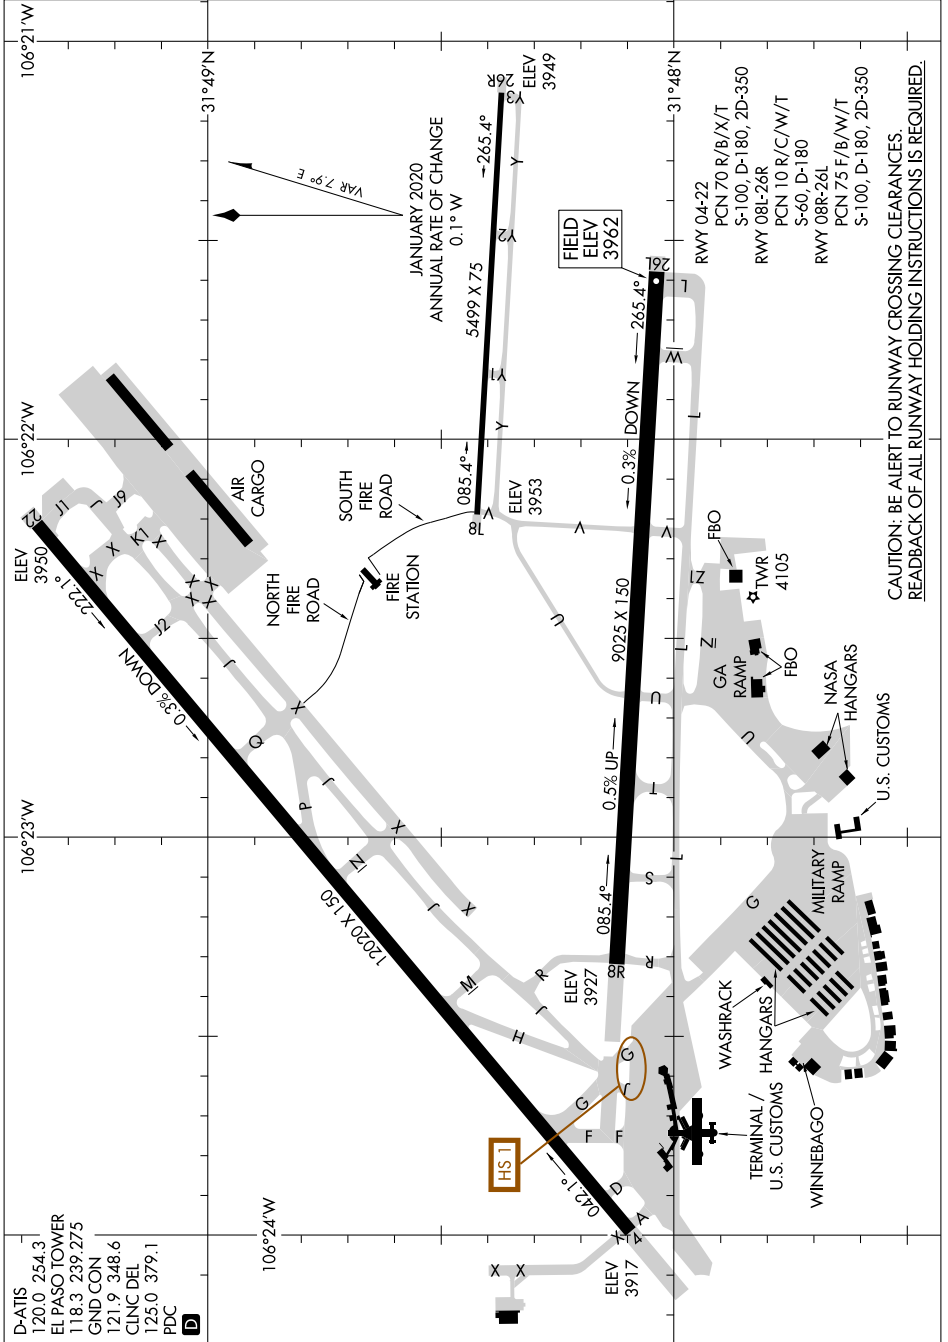

AIRPORT DIAGRAM

AL-134 (FAA)

EL PASO INTL (ELP)
EL PASO, TEXAS

SC-3, 26 DEC 2024 TO 23 JAN 2025

CAUTION: BE ALERT TO RUNWAY CROSSING CLEARANCES.
READBACK OF ALL RUNWAY HOLDING INSTRUCTIONS IS REQUIRED.

SC-3, 26 DEC 2024 TO 23 JAN 2025