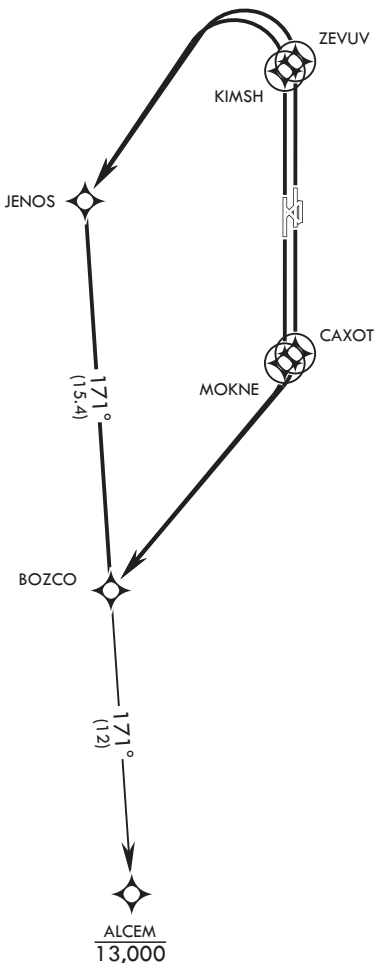

23054

AL-135 (USAF)

VANCE AFB (KEND)

# BOZCO ONE DEPARTURE (RNAV)

ENID, OKLAHOMA

RNAV1-GPS

ATIS ★  
 115.4 263.15  
 CLNC DEL  
 225.4  
 GND CON  
 121.675 289.4  
 TOWER ★  
 124.05 259.1  
 DEP CON  
 120.525 306.3

TOP ALTITUDE:  
13,000

## DEPARTURE ROUTE DESCRIPTION

TAKEOFF RWY 17C: Climb direct CAXOT, then right turn direct BOZCO, thence...

TAKEOFF RWY 17R: Climb direct MOKNE, then right turn direct BOZCO, thence...

TAKEOFF RWY 35C: Climb direct ZEVUV, then left turn direct JENOS, then track 171° to BOZCO, thence...

TAKEOFF RWY 35L: Climb direct KIMSH, then left turn direct JENOS, then track 171° to BOZCO, thence...

ALCEM TRANSITION (BOZCO1.ALCEM): ...from over BOZCO climbing track 171° to cross ALCEM at or below 13,000.