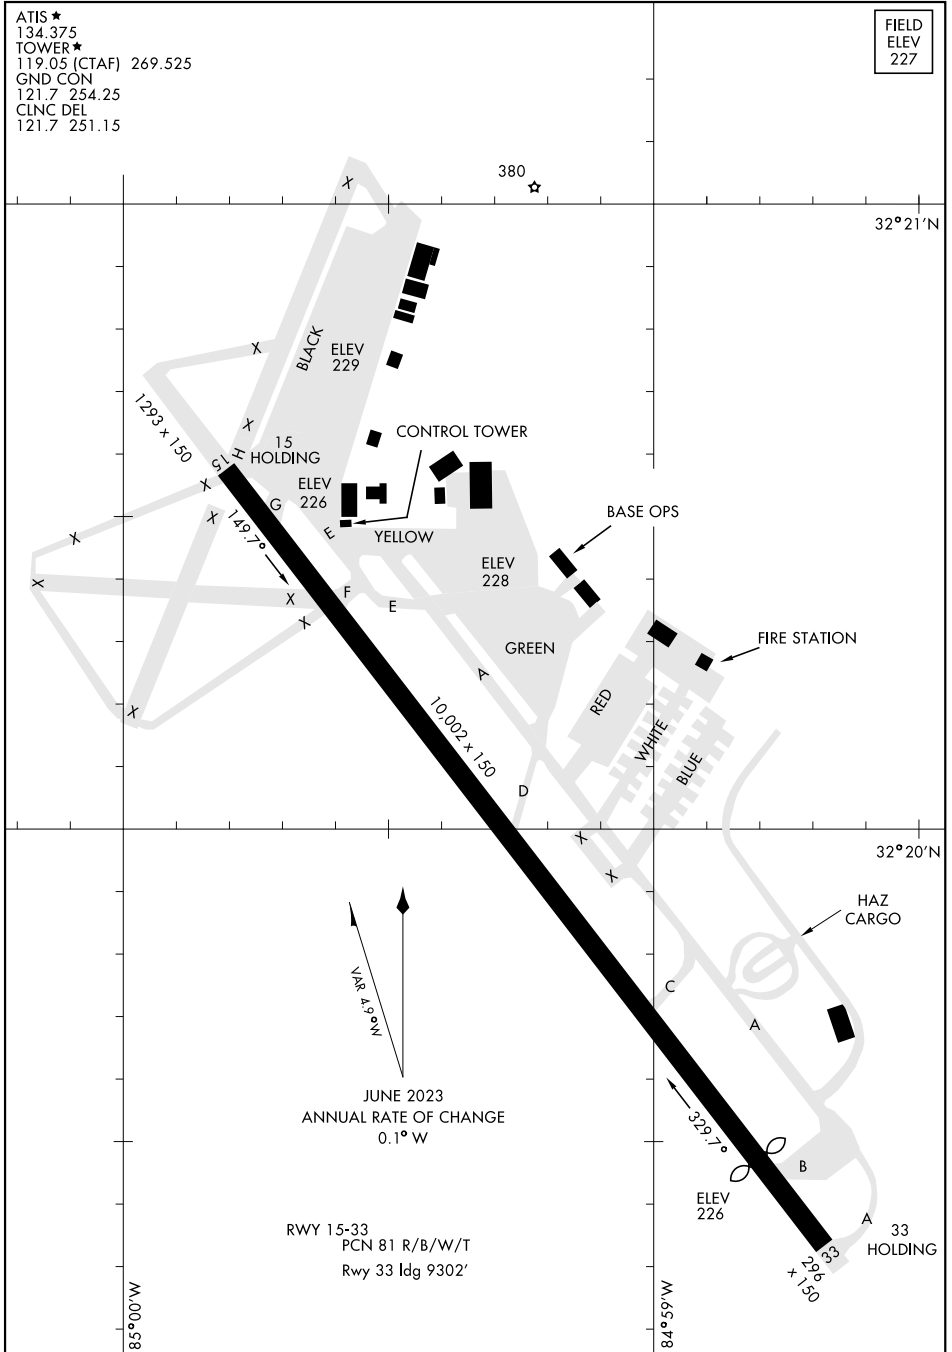

AIRPORT DIAGRAM

[USA]

LAWSON AAF (KLSF)

FORT MOORE, GEORGIA

ATIS ★
 134.375
 TOWER★
 119.05 (CTAF) 269.525
 GND CON
 121.7 254.25
 CLNC DEL
 121.7 251.15

FIELD ELEV 227

SE-4, 26 DEC 2024 to 23 JAN 2025

SE-4, 26 DEC 2024 to 23 JAN 2025

AIRPORT DIAGRAM

FORT MOORE, GEORGIA
LAWSON AAF (KLSF)