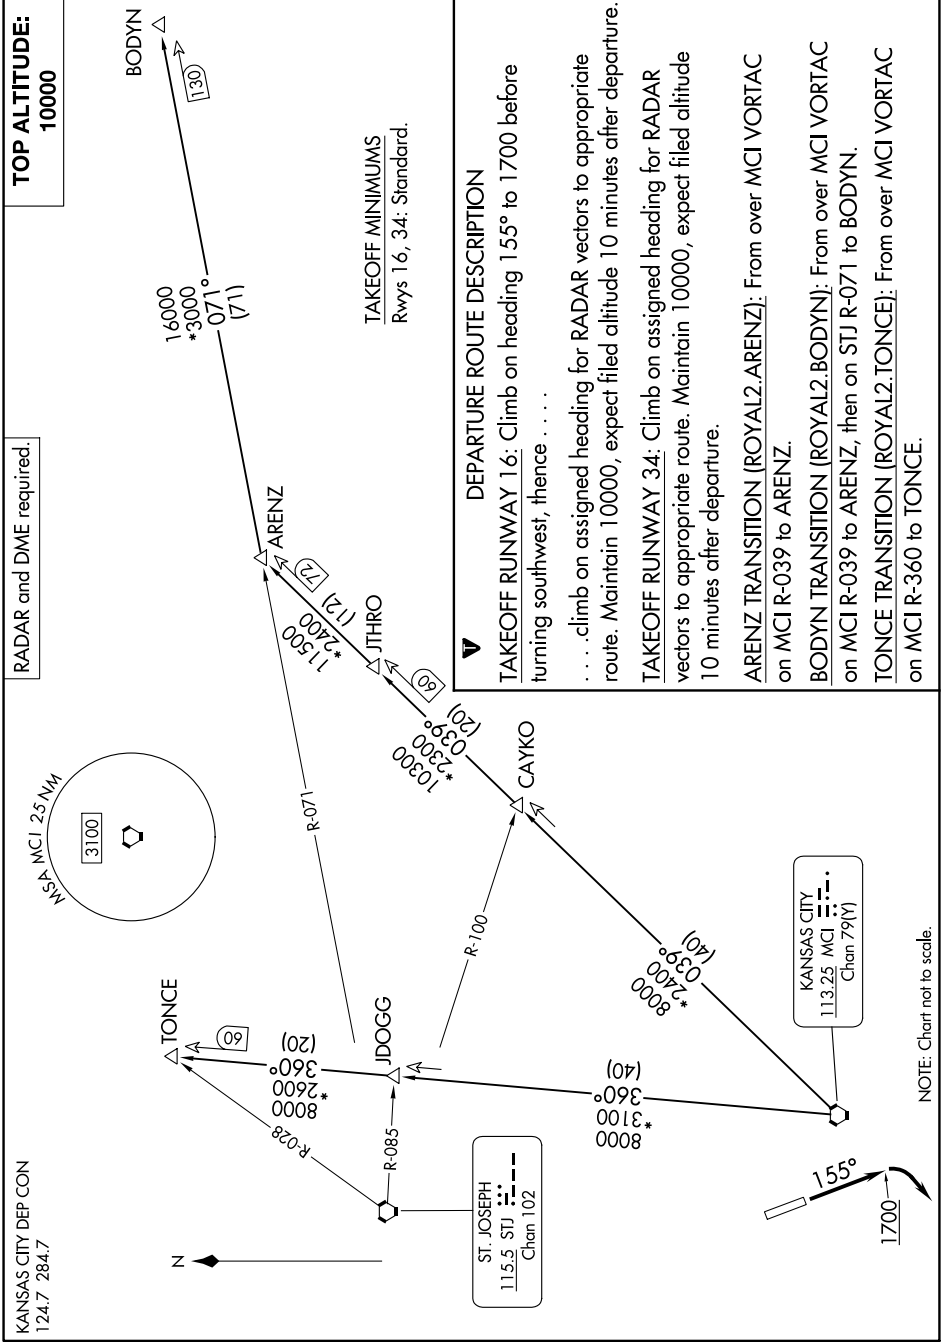

ROYAL TWO DEPARTURE

NC-2, 26 DEC 2024 to 23 JAN 2025

KANSAS CITY DEP CON
124.7 284.7

ROYAL TWO DEPARTURE

NC-2, 26 DEC 2024 to 23 JAN 2025

NOTE: Chart not to scale.