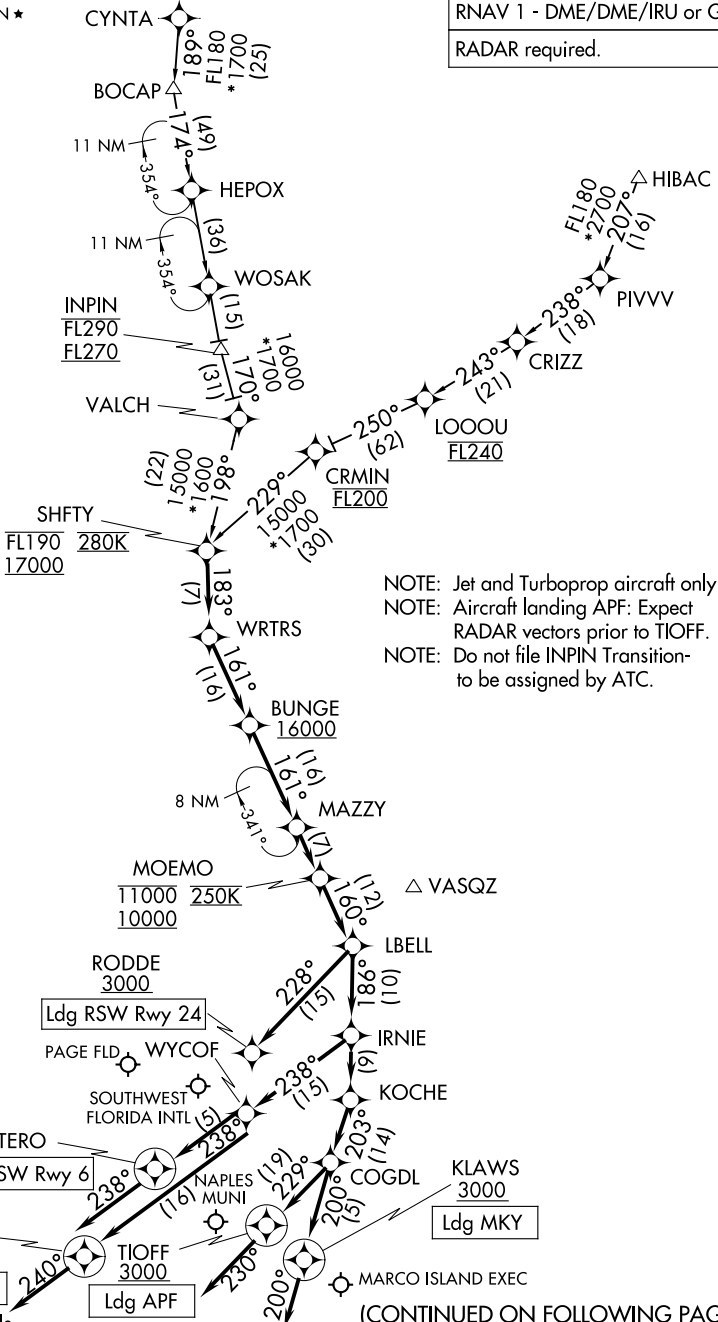

SHFTY SIX ARRIVAL (RNAV)

FORT MYERS, FLORIDA

FORT MYERS APP CON ★
 126.8
 APF ATIS
 134.225
 FMY ATIS
 123.725
 RSW D-ATIS
 124.65

RNAV 1 - DME/DME/IRU or GPS.
 RADAR required.

NOTE: Jet and Turboprop aircraft only.
 NOTE: Aircraft landing APF: Expect RADAR vectors prior to TIOFF.
 NOTE: Do not file INPIN Transition-to be assigned by ATC.

NOTE: Chart not to scale.

(CONTINUED ON FOLLOWING PAGE)

SHFTY SIX ARRIVAL (RNAV)

FORT MYERS, FLORIDA