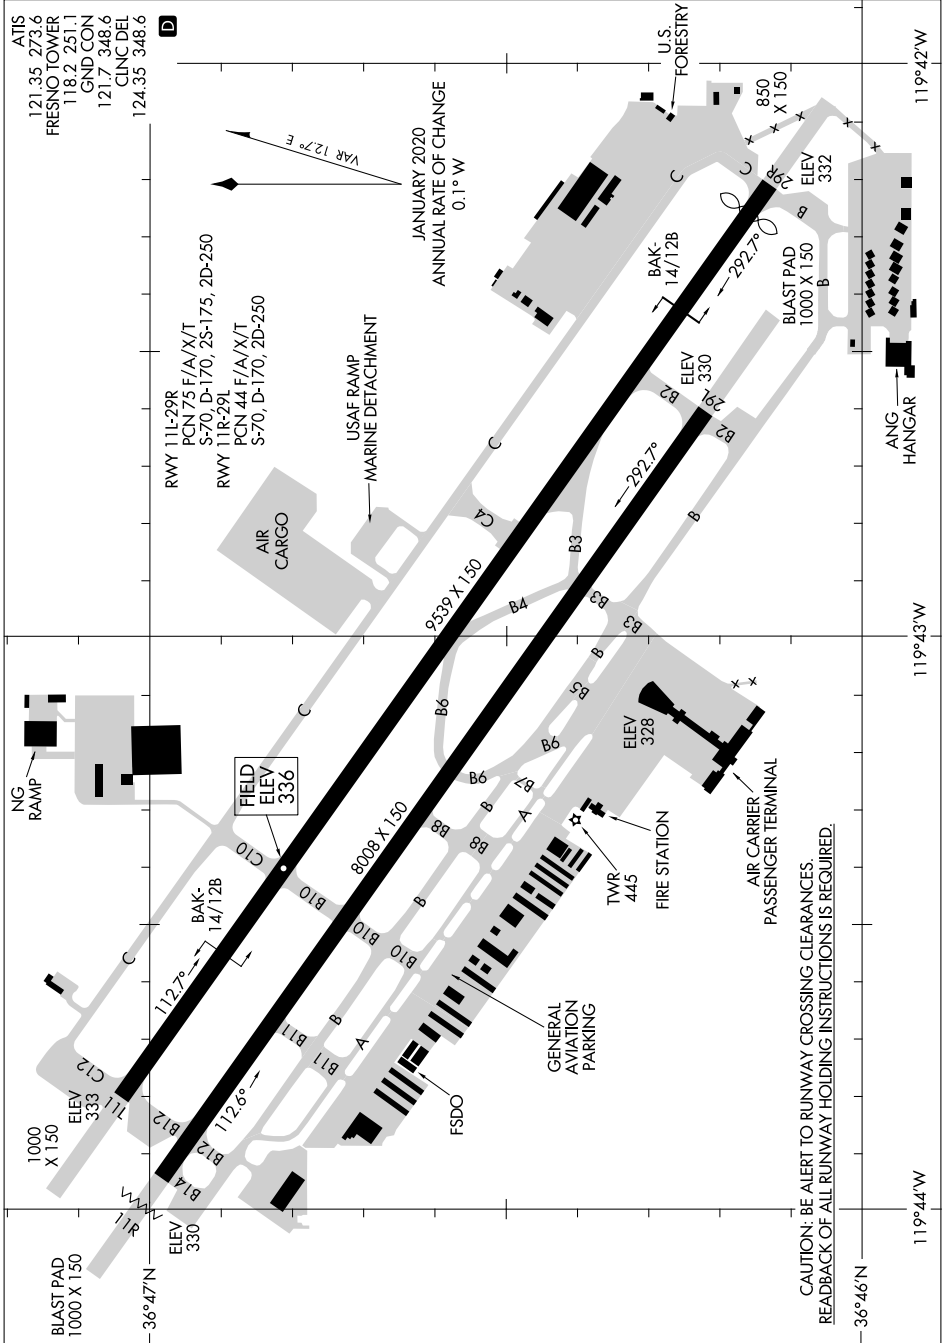

AIRPORT DIAGRAM

AL-162 (FAA)

FRESNO YOSEMITE INTL (FAT)
FRESNO, CALIFORNIA

SW-2, 26 DEC 2024 to 23 JAN 2025

SW-2, 26 DEC 2024 to 23 JAN 2025

AIRPORT DIAGRAM

FRESNO, CALIFORNIA
FRESNO YOSEMITE INTL (FAT)

CAUTION: BE ALERT TO RUNWAY CROSSING CLEARANCES.
READBACK OF ALL RUNWAY HOLDING INSTRUCTIONS IS REQUIRED.