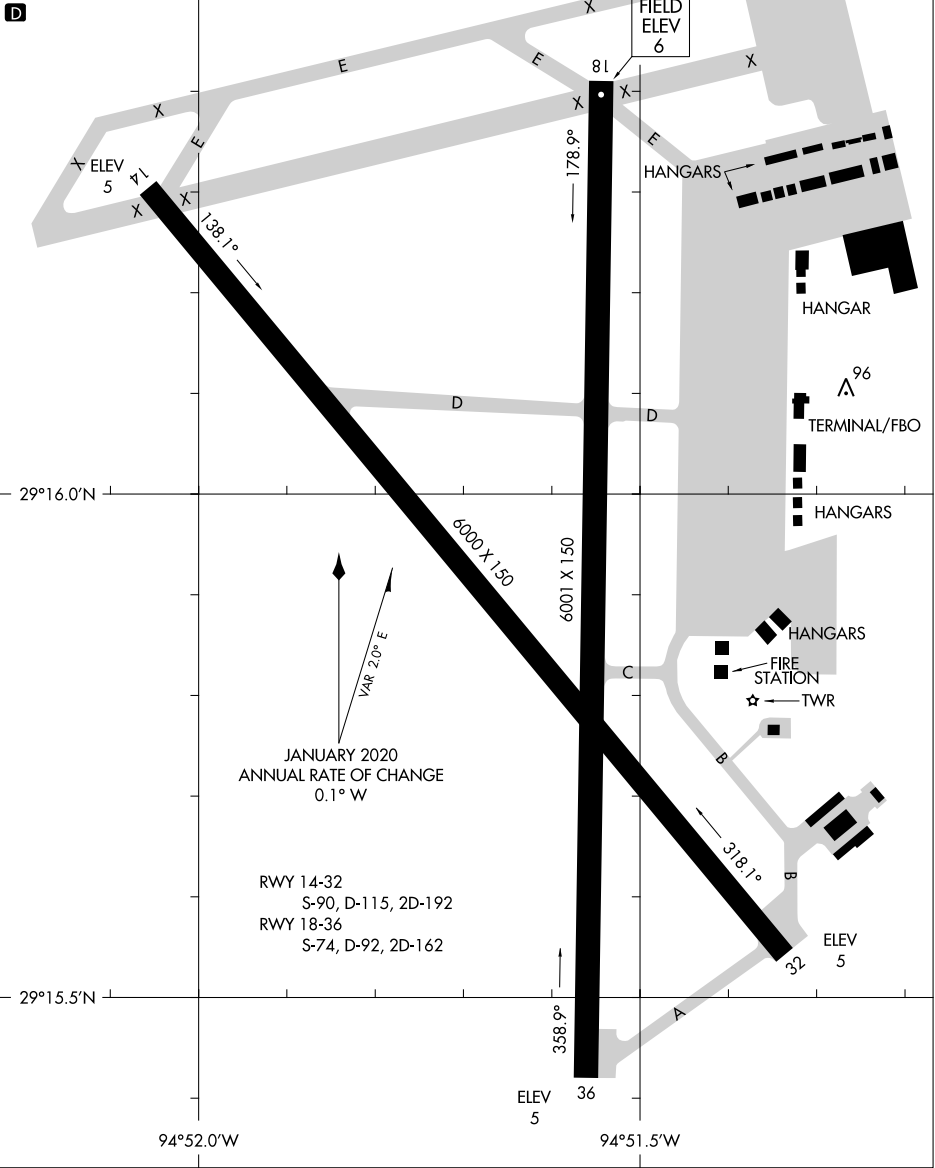

22307

# AIRPORT DIAGRAM

SCHOLES INTL AT GALVESTON (GLS)  
GALVESTON, TEXAS

AL-164 (FAA)

ASOS  
123.950  
GALVESTON TOWER ★  
120.575  
GND CON  
118.625  
CLNC DEL (When Tower Closed)  
135.35 29°16.5'N

CAUTION: BE ALERT TO RUNWAY CROSSING CLEARANCES.  
READBACK OF ALL RUNWAY HOLDING INSTRUCTIONS IS REQUIRED.

SC-5, 26 DEC 2024 to 23 JAN 2025

SC-5, 26 DEC 2024 to 23 JAN 2025