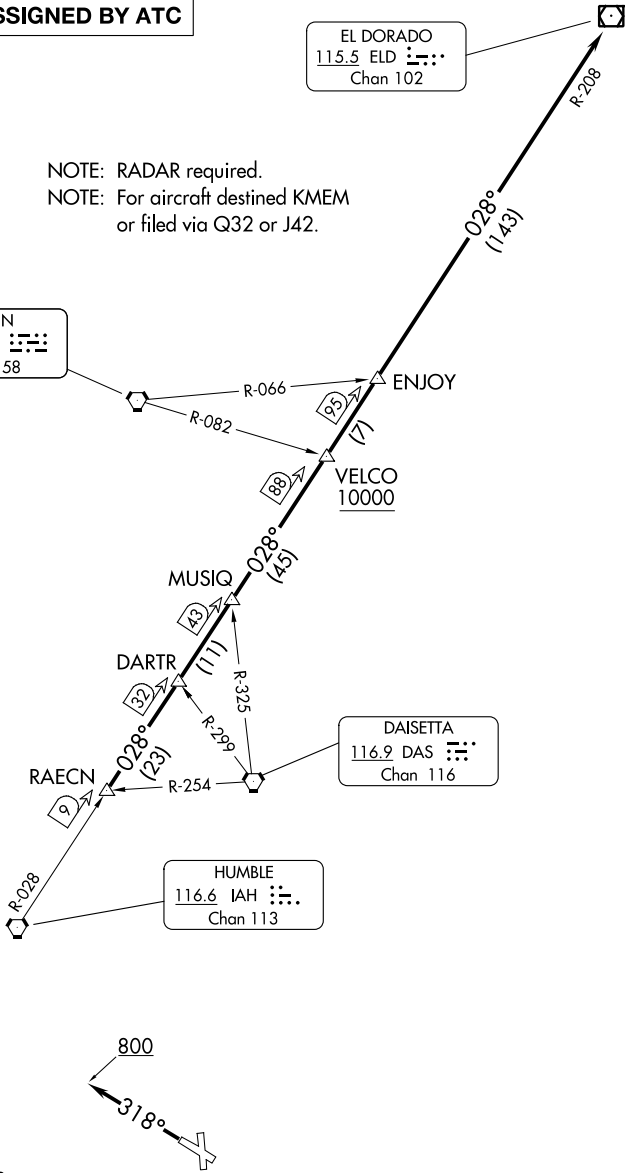

EL DORADO ONE DEPARTURE

ASOS
123.95
CLNC DEL (When twr closed)
135.35
GND CON
118.625
GALVESTON TOWER ★
120.575 (CTAF)
HOUSTON DEP CON
134.45 284.0

**TOP ALTITUDE:
ASSIGNED BY ATC**

EL DORADO
115.5 ELD :
Chan 102

NOTE: RADAR required.
NOTE: For aircraft destined KMEM
or filed via Q32 or J42.

LUFKIN
112.1 LFK :
Chan 58

TAKEOFF MINIMUMS
Rwys 14, 18, 32, 36: Standard.

NOTE: Chart not to scale.

(CONTINUED ON FOLLOWING PAGE)

SC-5, 26 DEC 2024 to 23 JAN 2025

SC-5, 26 DEC 2024 to 23 JAN 2025