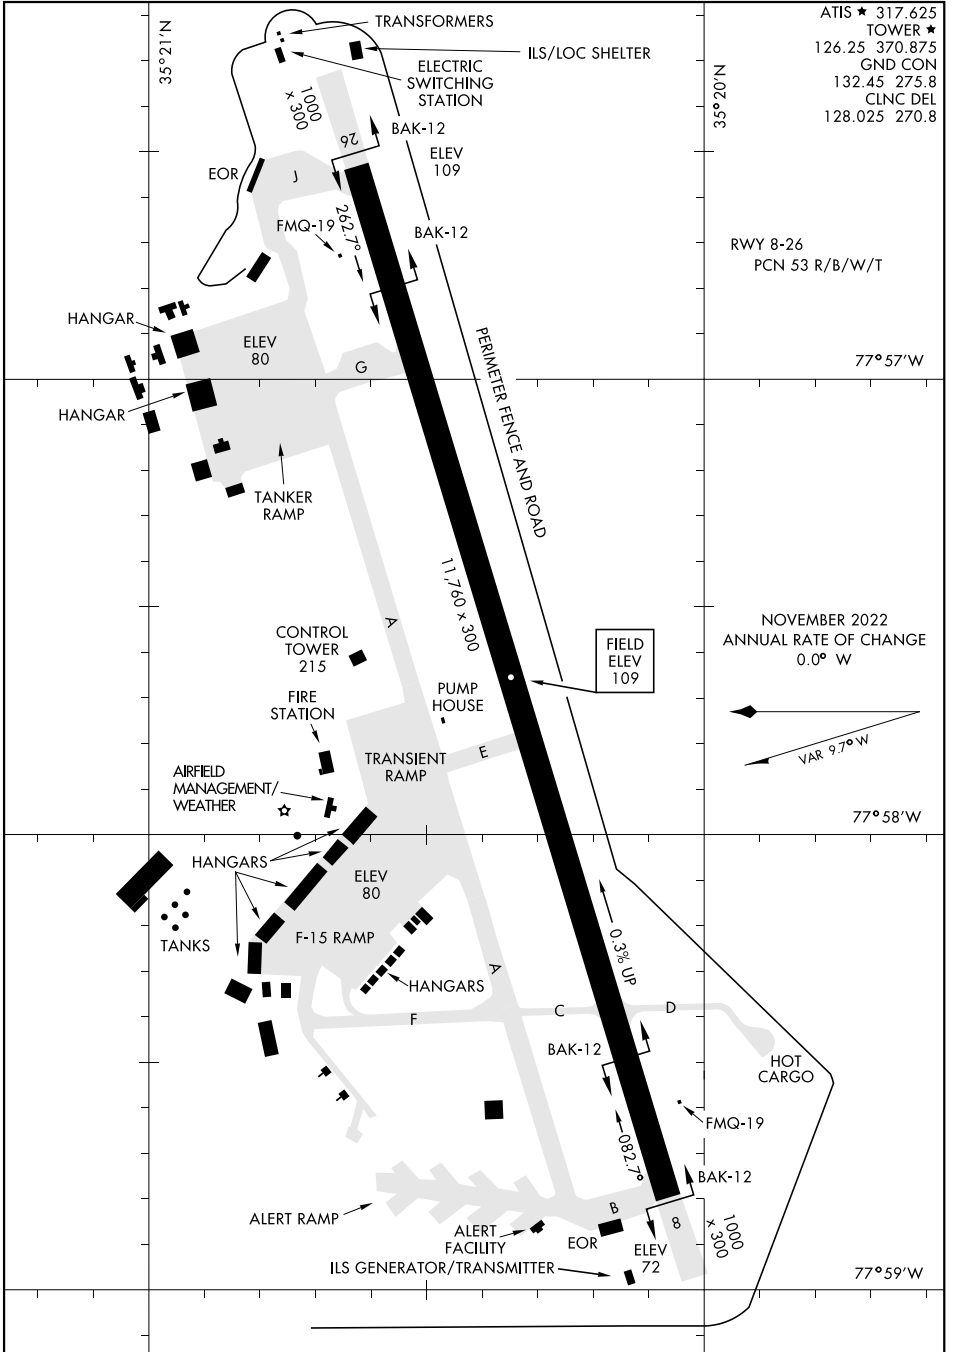

AIRPORT DIAGRAM

SEYMOUR JOHNSON AFB (KGSB)

GOLDSBORO, NORTH CAROLINA

[USAF]

ATIS ★ 317.625
 TOWER ★ 126.25 370.875
 GND CON 132.45 275.8
 CLNC DEL 128.025 270.8

RWY 8-26
 PCN 53 R/B/W/T

NOVEMBER 2022
 ANNUAL RATE OF CHANGE
 0.0° W
 VAR 9.7° W

SE-2, 26 DEC 2024 to 23 JAN 2025

SE-2, 26 DEC 2024 to 23 JAN 2025

AIRPORT DIAGRAM

GOLDSBORO, NORTH CAROLINA

SEYMOUR JOHNSON AFB (KGSB)