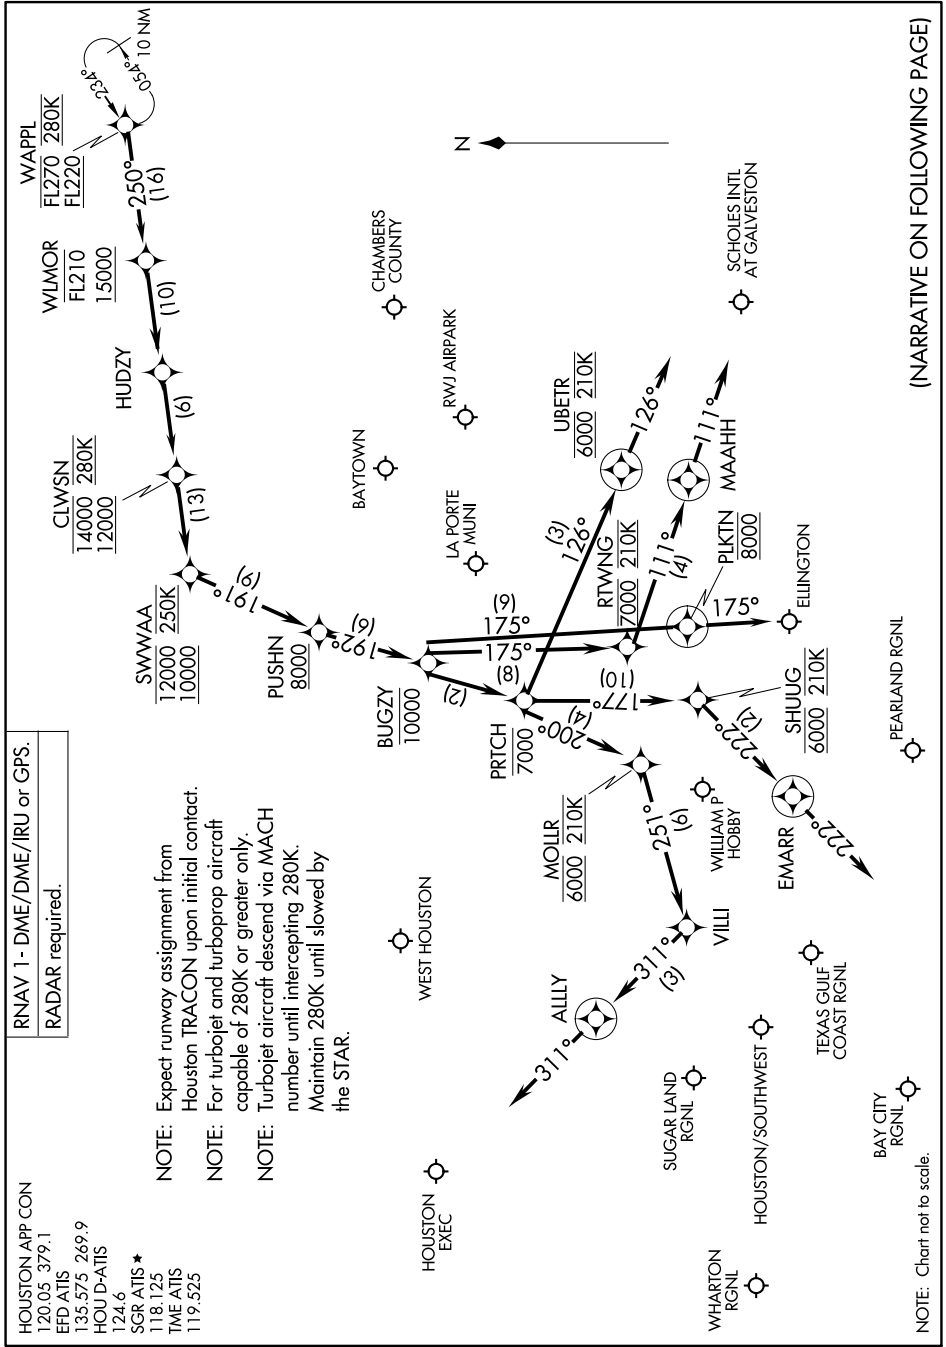

WAPPL SIX ARRIVAL (RNAV) Arrival Routes

HOUSTON, TEXAS

SC-5, 26 DEC 2024 to 23 JAN 2025

(NARRATIVE ON FOLLOWING PAGE)

SC-5, 26 DEC 2024 to 23 JAN 2025

WAPPL SIX ARRIVAL (RNAV) Arrival Routes

HOUSTON, TEXAS