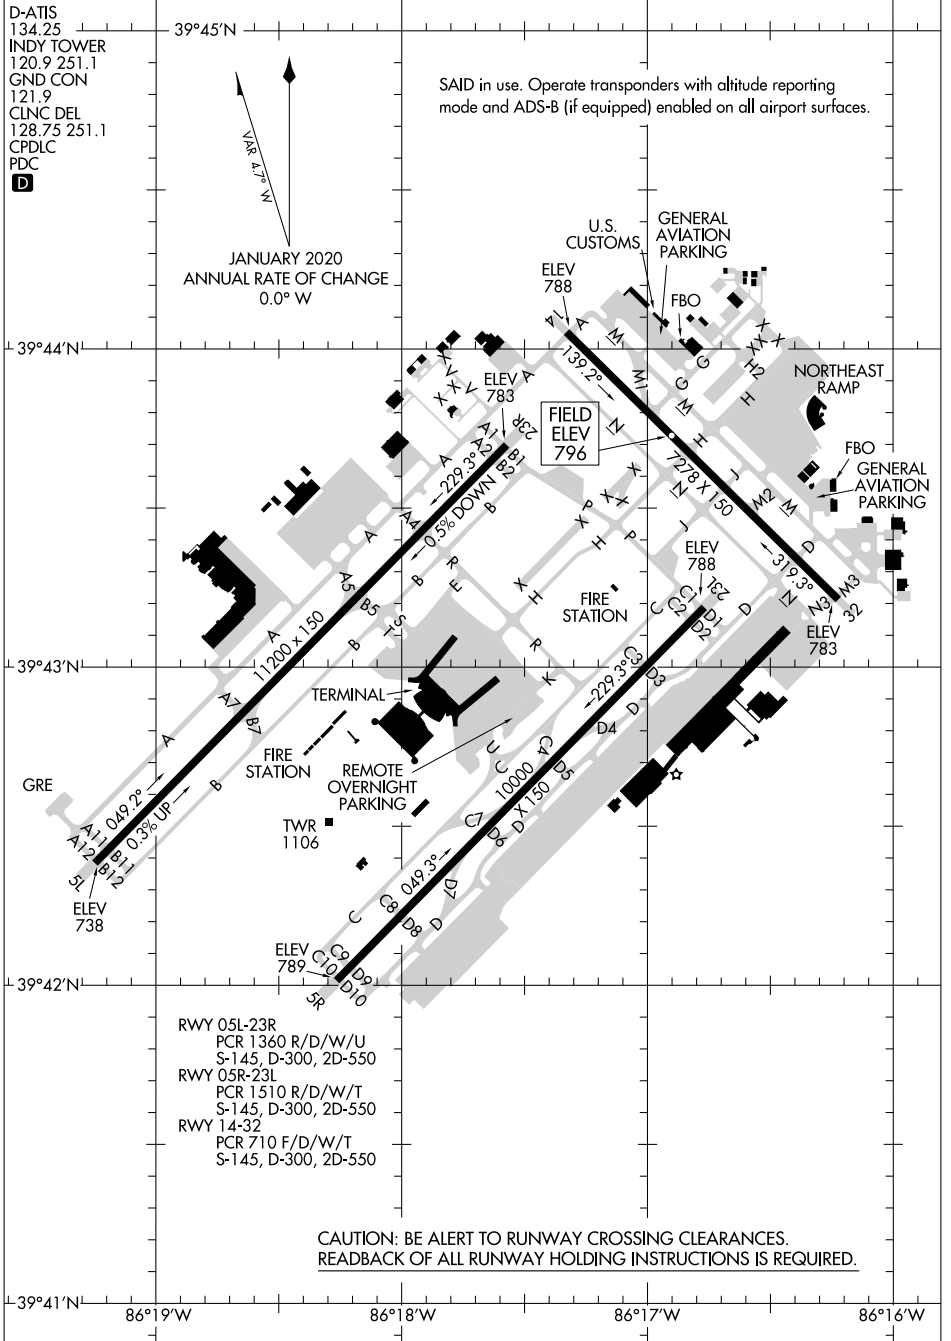

AIRPORT DIAGRAM

AL-203 (FAA)

INDIANAPOLIS INTL (IND)
INDIANAPOLIS, INDIANA

EC-2, 26 DEC 2024 to 23 JAN 2025

EC-2, 26 DEC 2024 to 23 JAN 2025