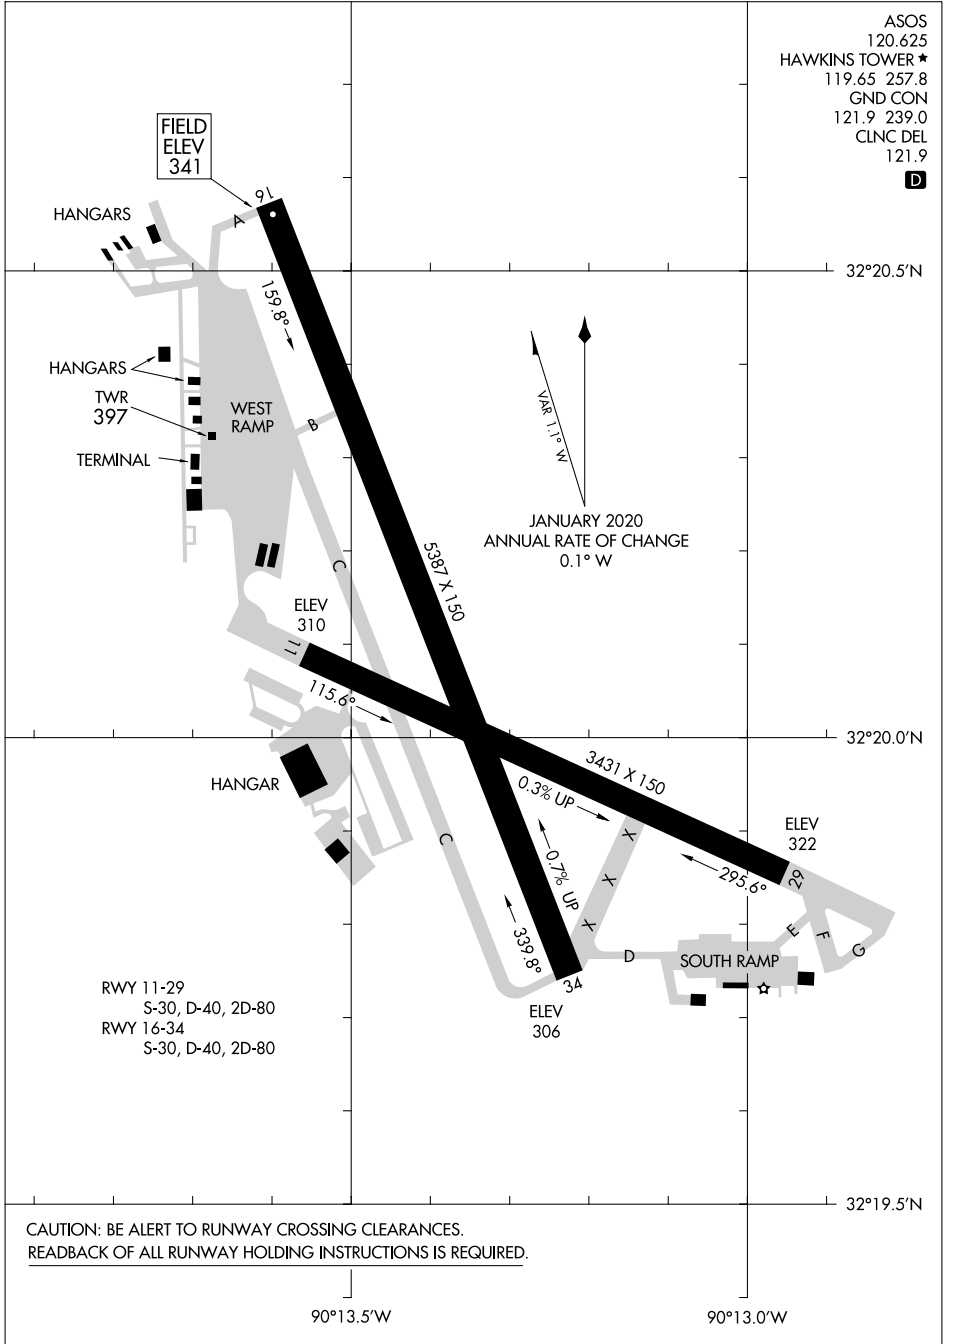

AIRPORT DIAGRAM

AL-206 (FAA)

HAWKINS FLD (HKS)
JACKSON, MISSISSIPPI

ASOS 120.625
 HAWKINS TOWER ★ 119.65 257.8
 GND CON 121.9 239.0
 CLNC DEL 121.9

D

SC-4, 26 DEC 2024 to 23 JAN 2025

SC-4, 26 DEC 2024 to 23 JAN 2025

CAUTION: BE ALERT TO RUNWAY CROSSING CLEARANCES.
 READBACK OF ALL RUNWAY HOLDING INSTRUCTIONS IS REQUIRED.

AIRPORT DIAGRAM

JACKSON, MISSISSIPPI
HAWKINS FLD (HKS)