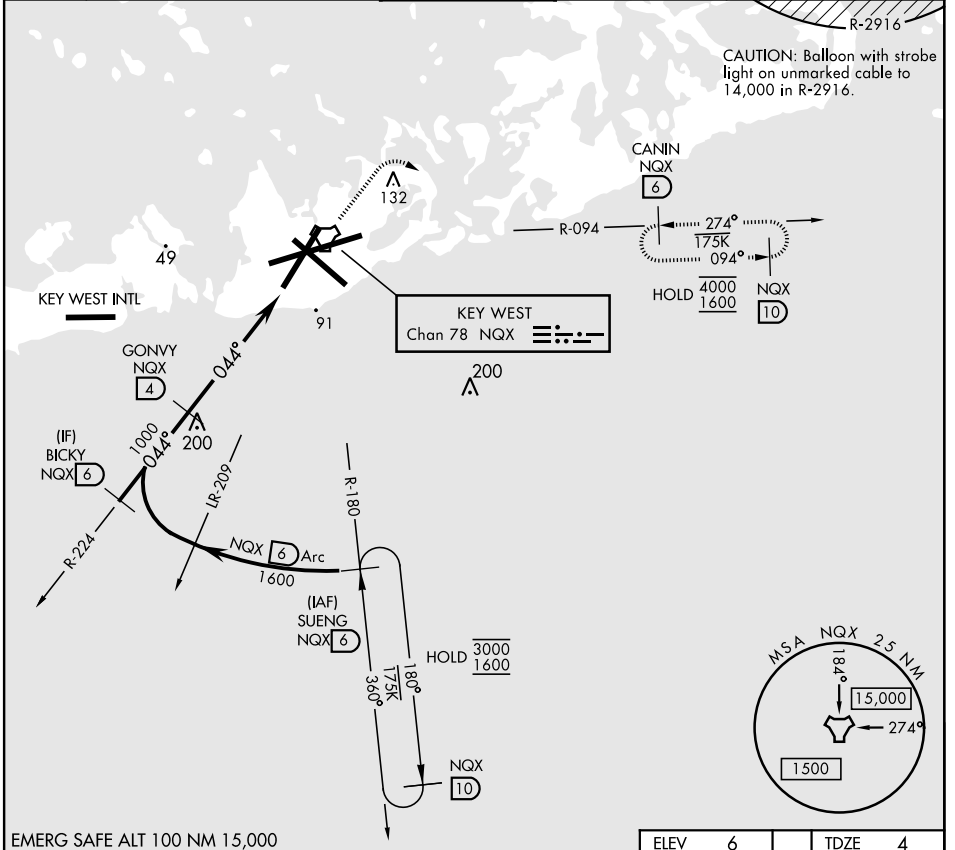

KEY WEST, FLORIDA

COPTER TACAN W RWY 4

TACAN NQX Chan 78	APCH CRS 044°	Rwy Idg 7001	TDZE 4
		Arprt Elev 6	

AL-214 [USN] KEY WEST NAS (BOCA CHICA FLD) (KNQX)

RADAR required		MISSED APPROACH: Climb to 1600 via NQX TACAN R-224 to NQX, then via NQX R-094 to CANIN and hold			
ATIS ★ 307.025	NAVY KEY WEST APP CON 124.025 313.7	NAVY KEY WEST TOWER ★ 118.575 361.25	GND CON 121.7 336.45	CLNC DEL 121.2 357.4	ASR/PAR

EMERG SAFE ALT 100 NM 15,000		ELEV 6	TDZE 4
SUENG (6)	BICKY (6)	1600 NQX R-224	1600 NQX R-094
1600	1600	1000	2.1 BTARM
GONVY R-224 (4)		3.12° TCH 35	1.2 TACAN
NQX (6) Arc		2.8 NM	0.1
CATEGORY	COPTER		
S-4	360-1	356	(400-1)
CIRCLING	440-1	434	(500-1)
HIRL all rwys			

KEY WEST, FLORIDA
Amdt 2 23FEB23

24° 34' N - 81° 41' W

KEY WEST NAS (BOCA CHICA FLD) (KNQX)

COPTER TACAN W RWY 4

SE-3, 26 DEC 2024 to 23 JAN 2025

SE-3, 26 DEC 2024 to 23 JAN 2025