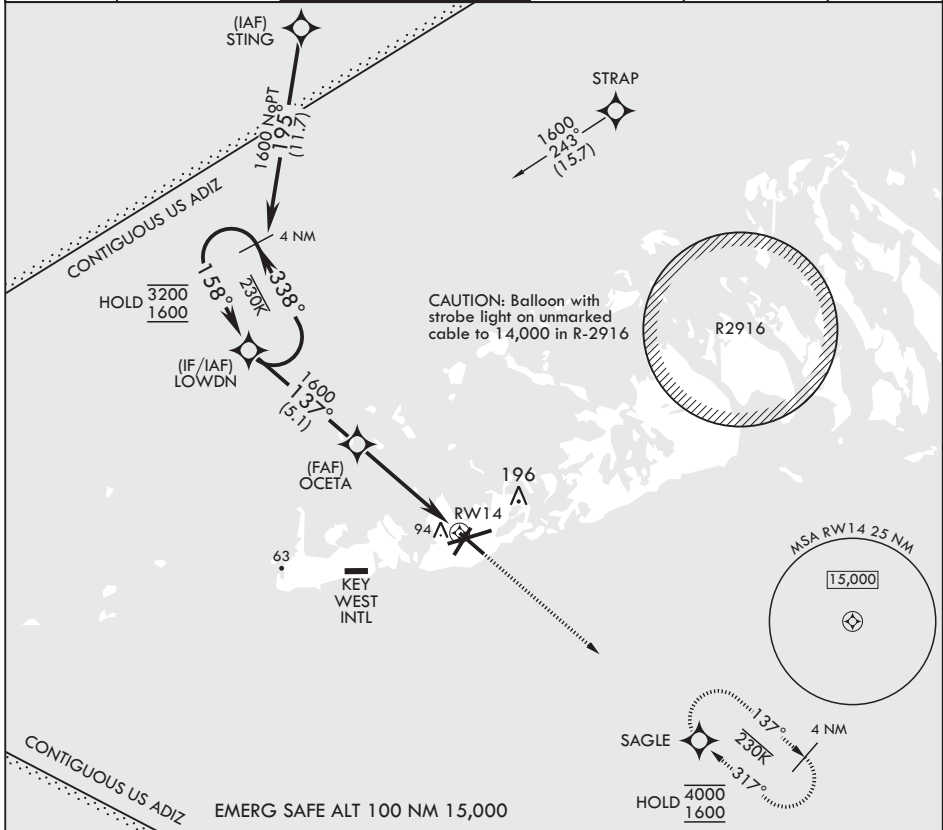

KEY WEST, FLORIDA

RNAV (GPS) RWY 14

APCH CRS	Rwy Idg	7000
137°	TDZE	4
	Arprt Elev	6

AL-214 (USN) KEY WEST NAS (BOCA CHICA FLD) (KNQX)

RNP APCH MISSED APPROACH: Climb to 1600 direct SAGLE and hold.

ATIS*	APP CON	NAVY KEY WEST TOWER*	GND CON	CLNC DEL	ASR/PAR
307.025	124.025 313.7	118.575 340.25	121.7 336.45	121.2 357.4	

1600	SAGLE	ELEV 6	TDZE 4
------	-------	--------	--------

CATEGORY	A	B	C	D
LNAV MDA	380-1	376	(400-1)	
☑ CIRCLING	440-1 434 (500-1)	500-1 494 (500-1)	500-1½ 494 (500-1½)	560-2 554 (600-2)

HIRL all Rwys

KEY WEST, FLORIDA

24°34'N - 81°41'W

KEY WEST NAS (BOCA CHICA FLD) (KNQX)

Amdt 2 23FEB23

RNAV (GPS) RWY 14

SE-3, 26 DEC 2024 to 23 JAN 2025

SE-3, 26 DEC 2024 to 23 JAN 2025