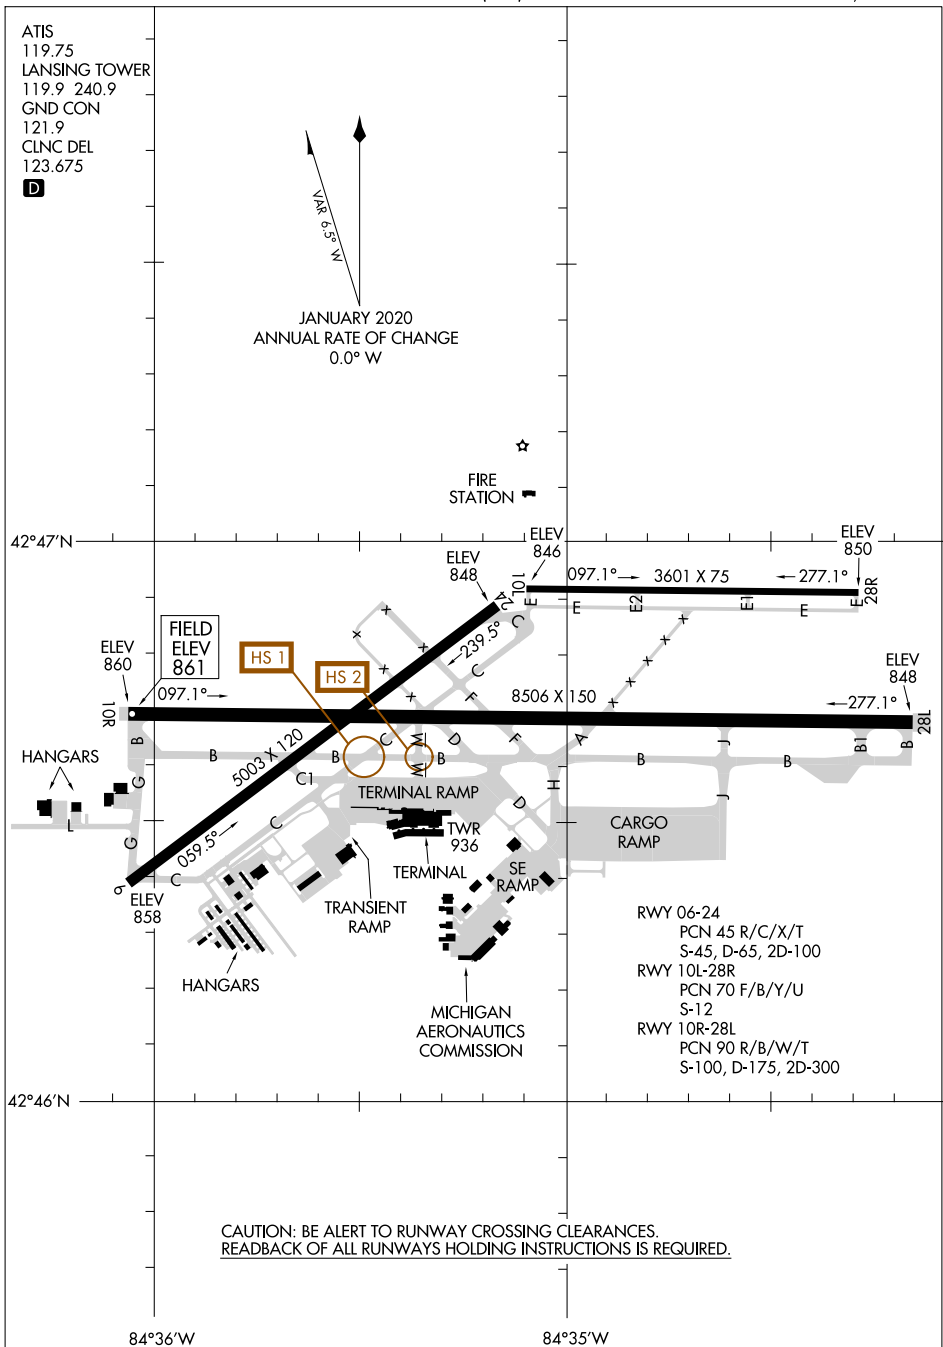

24193
AIRPORT DIAGRAM

CAPITAL REGION INTL (L.AN)
 LANSING, MICHIGAN

AL-224 (FAA)

EC-1, 26 DEC 2024 to 23 JAN 2025

EC-1, 26 DEC 2024 to 23 JAN 2025

AIRPORT DIAGRAM
 24193

LANSING, MICHIGAN
CAPITAL REGION INTL (L.AN)