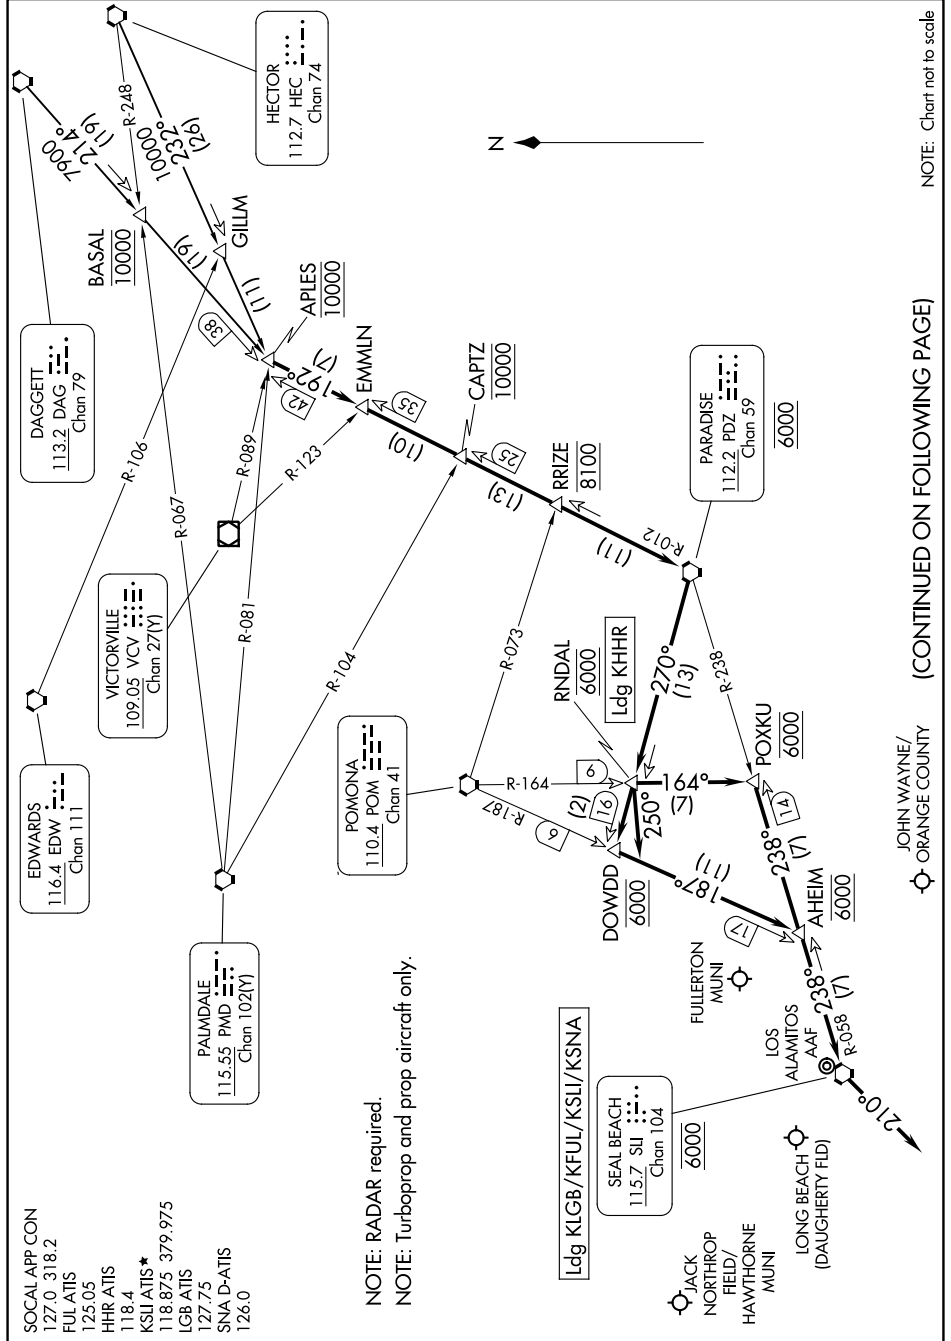

EMMLN ONE ARRIVAL

SW-3, 26 DEC 2024 to 23 JAN 2025

NOTE: Chart not to scale

(CONTINUED ON FOLLOWING PAGE)

JOHN WAYNE/
ORANGE COUNTY

SW-3, 26 DEC 2024 to 23 JAN 2025