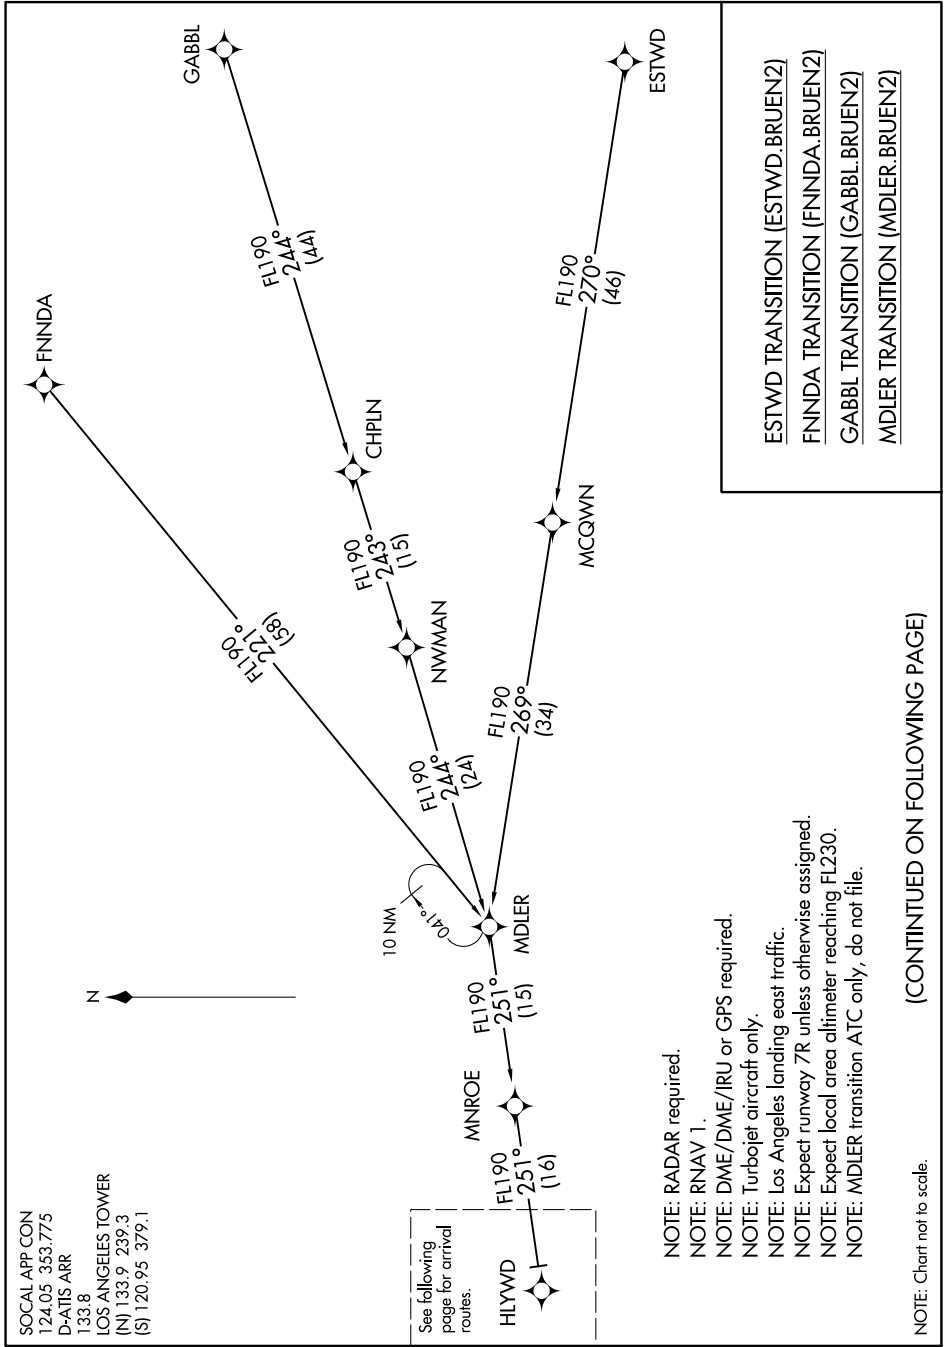

BRUEN TWO ARRIVAL (RNAV) Transition Routes

SW-3, 26 DEC 2024 to 23 JAN 2025

BRUEN TWO ARRIVAL (RNAV) Transition Routes

SW-3, 26 DEC 2024 to 23 JAN 2025