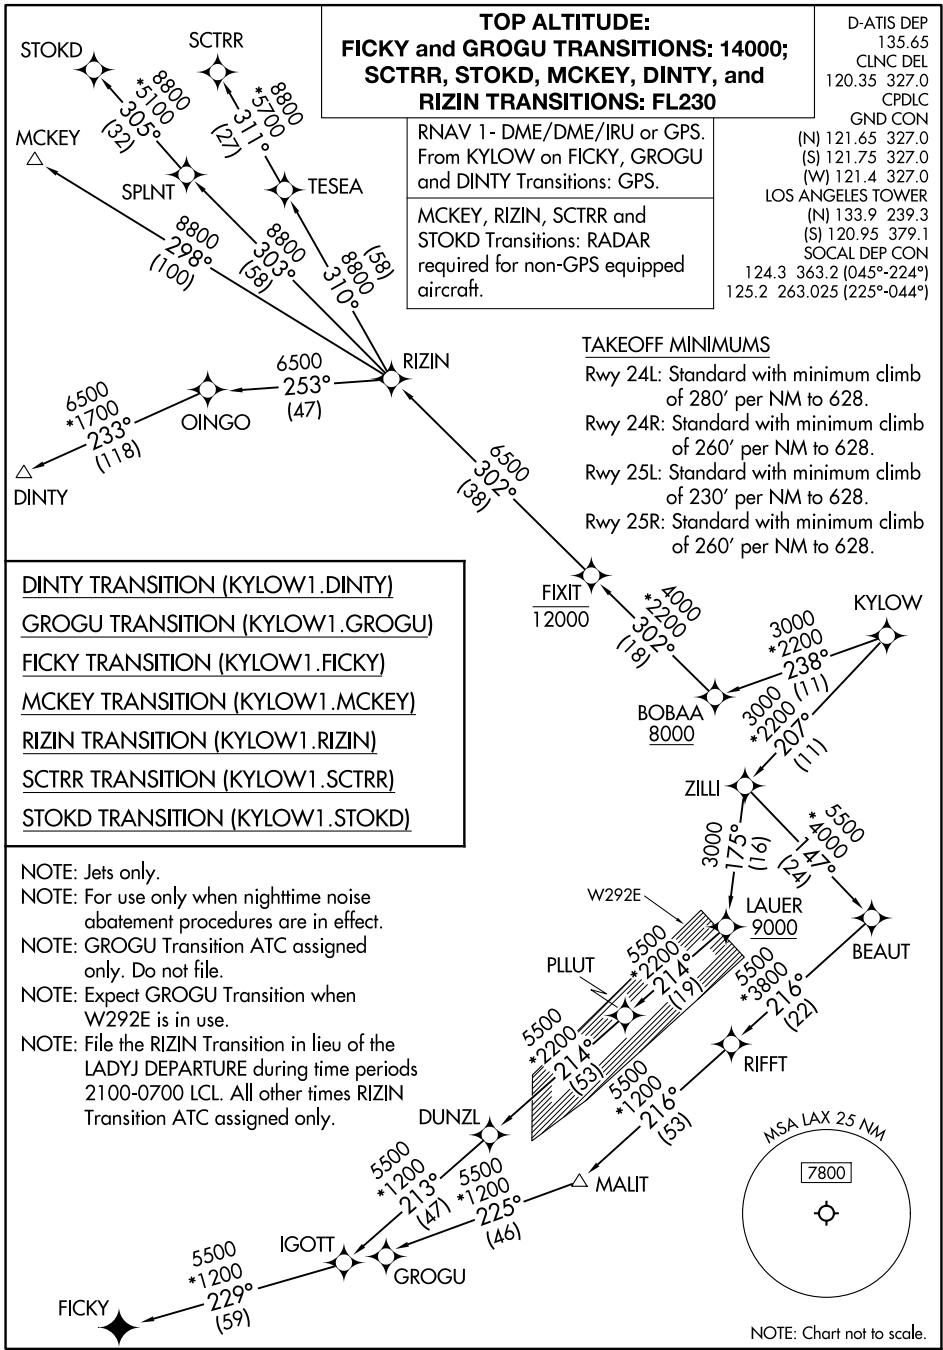

KYL0W ONE DEPARTURE (RNAV) (Transition Routes)

SW-3, 26 DEC 2024 to 23 JAN 2025

SW-3, 26 DEC 2024 to 23 JAN 2025

KYL0W ONE DEPARTURE (RNAV) (Transition Routes)