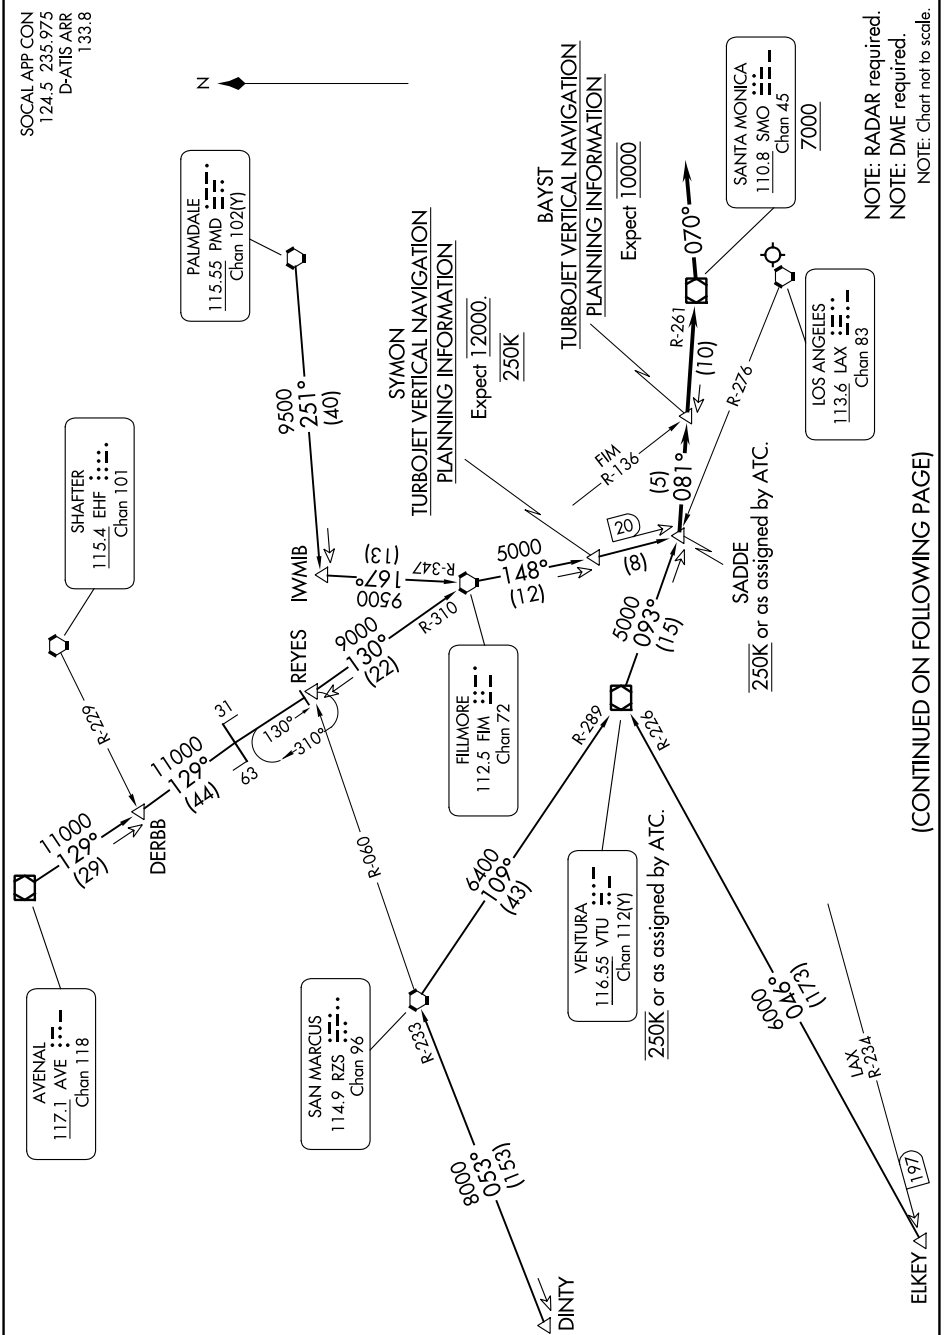

SADDE EIGHT ARRIVAL

AL-237 (FAA)

LOS ANGELES INTL (LAX)
LOS ANGELES, CALIFORNIA

SW-3, 26 DEC 2024 to 23 JAN 2025

(CONTINUED ON FOLLOWING PAGE)

SW-3, 26 DEC 2024 to 23 JAN 2025

SADDE EIGHT ARRIVAL

LOS ANGELES, CALIFORNIA
LOS ANGELES INTL (LAX)