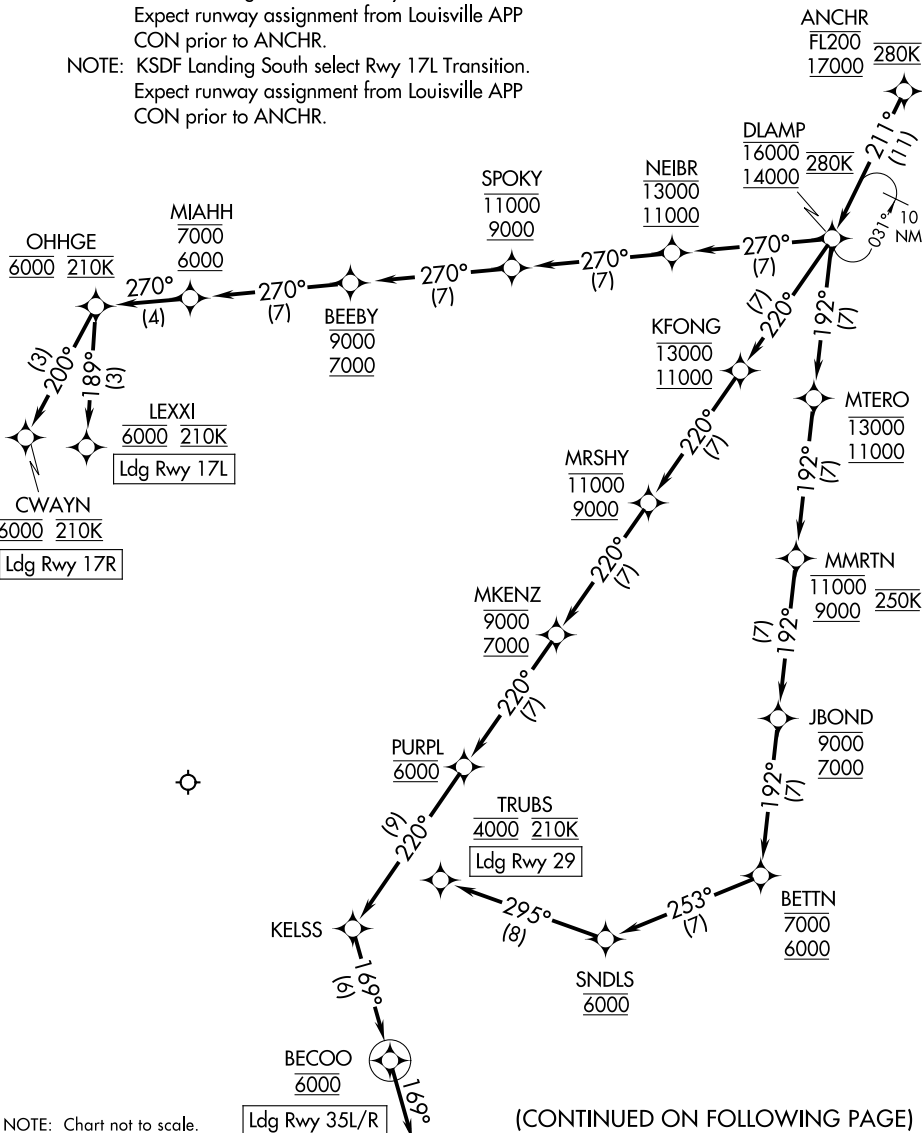

DLAMP EIGHT ARRIVAL (RNAV) Arrival Routes

LOUISVILLE APP CON
132.075 327.0
D-ATIS
118.725

RNAV 1 - DME/DME/IRU or GPS.

RADAR required.

NOTE: Jet aircraft only.

NOTE: KSDL Landing North select Rwy 35R Transition.
Expect runway assignment from Louisville APP
CON prior to ANCHR.

NOTE: KSDL Landing South select Rwy 17L Transition.
Expect runway assignment from Louisville APP
CON prior to ANCHR.

NOTE: Chart not to scale.

(CONTINUED ON FOLLOWING PAGE)

DLAMP EIGHT ARRIVAL (RNAV) Arrival Routes