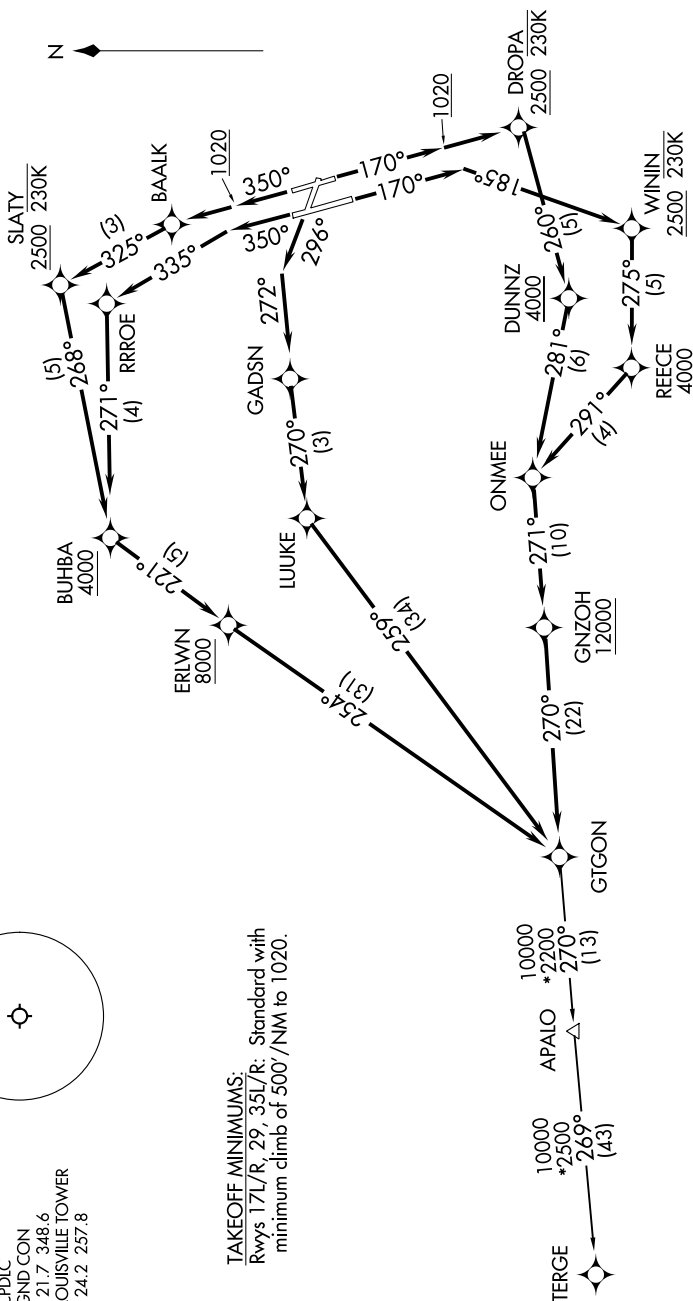

GTGON ONE DEPARTURE (RNAV)

LOUISVILLE, KENTUCKY

SE-1, 26 DEC 2024 to 23 JAN 2025

TOP ALTITUDE:
13000

RNAV 1 - DME/DME/IRU or GPS.
RADAR required for non-GPS equipped aircraft.

LOUISVILLE DEP CON
132.075 327.0
D-ATIS 118.725
CINC DEL
126.1 275.8
CPDLC
GND CON
121.7 348.6
LOUISVILLE TOWER
124.2 257.8

TAKEOFF MINIMUMS:
Rwys 17L/R, 29, 35L/R: Standard with
minimum climb of 500'/NM to 1020.

NOTE: Chart not to scale.

(CONTINUED ON FOLLOWING PAGE)

SE-1, 26 DEC 2024 to 23 JAN 2025

GTGON ONE DEPARTURE (RNAV)

LOUISVILLE, KENTUCKY