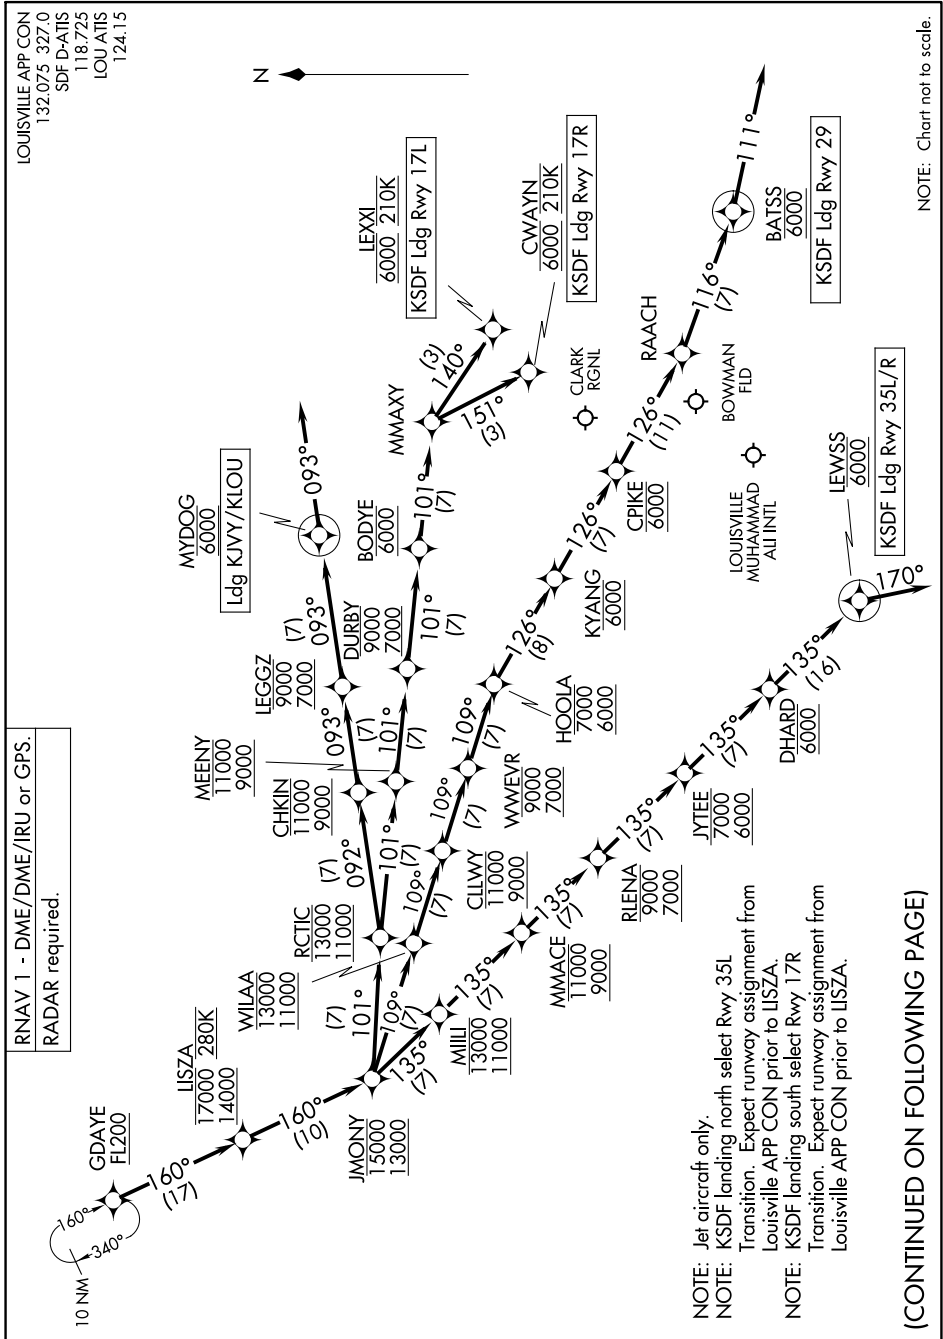

JMONY ONE ARRIVAL (RNAV) Arrival Routes

LOUISVILLE, KENTUCKY

SE-1, 26 DEC 2024 to 23 JAN 2025

SE-1, 26 DEC 2024 to 23 JAN 2025

JMONY ONE ARRIVAL (RNAV) Arrival Routes

LOUISVILLE, KENTUCKY