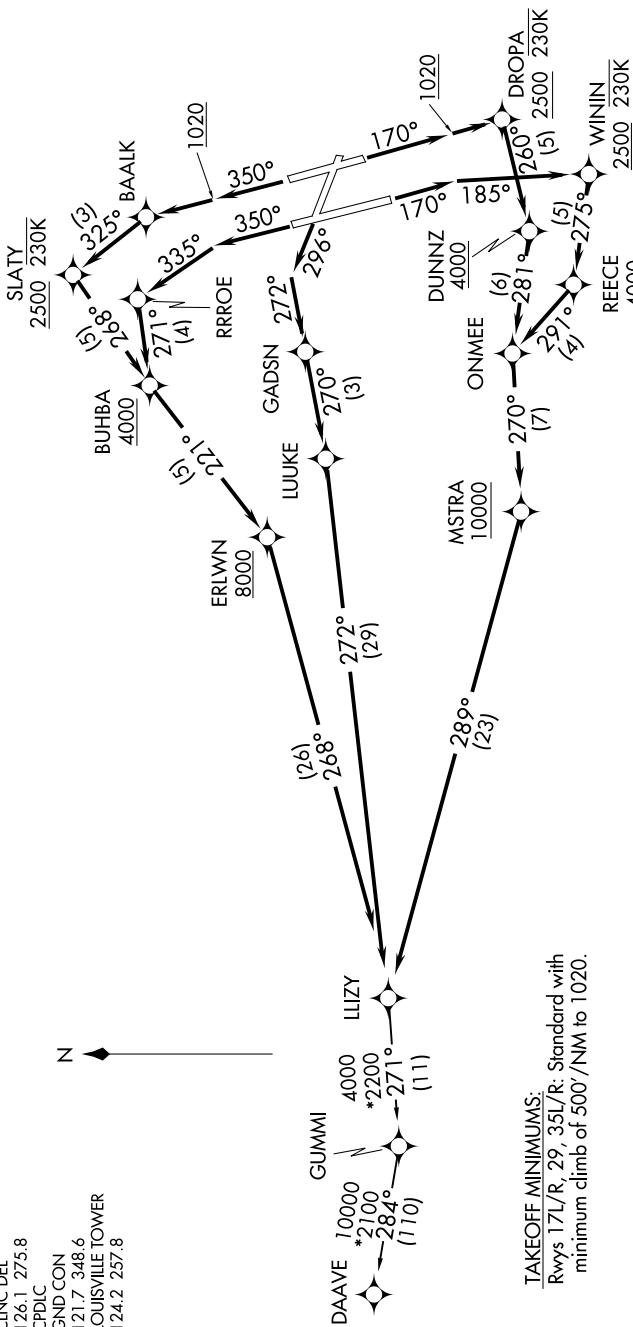

# LLIZY ONE DEPARTURE (RNAV)

LOUISVILLE, KENTUCKY

SE-1, 26 DEC 2024 to 23 JAN 2025

LOUISVILLE DEP CON  
 132.075 327.0  
 D-ATIS 118.725  
 CLNC DEL  
 126.1 275.8  
 CPDLC  
 GND CON  
 121.7 348.6  
 LOUISVILLE TOWER  
 124.2 257.8

RNAV 1 - DME/DME/IRU or GPS.  
 RADAR required for non-GPS equipped aircraft.

**TOP ALTITUDE:  
 13000**

(CONTINUED ON FOLLOWING PAGE)

NOTE: Chart not to scale.

# LLIZY ONE DEPARTURE (RNAV)

LOUISVILLE, KENTUCKY

SE-1, 26 DEC 2024 to 23 JAN 2025