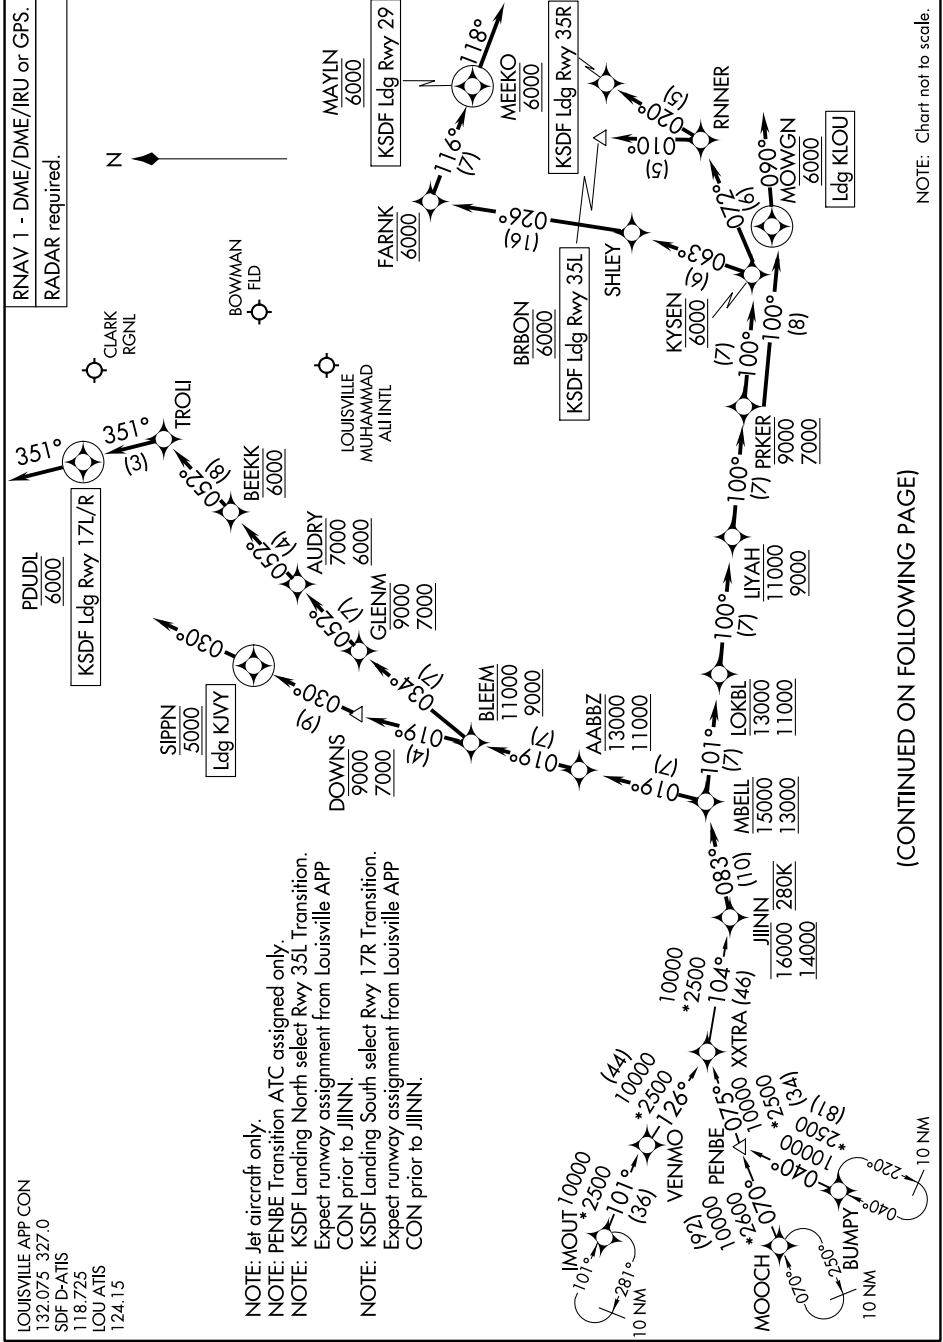

# MBELL FIVE ARRIVAL (RNAV)

LOUISVILLE, KENTUCKY

SE-1, 26 DEC 2024 to 23 JAN 2025

LOUISVILLE APP CON  
 132.075 327.0  
 SDF D-ATIS  
 118.725  
 LOU ATIS  
 124.15

NOTE: Jet aircraft only.  
 NOTE: PENBE Transition ATC assigned only.  
 NOTE: KSDF Landing North select Rwy 35L Transition.  
 Expect runway assignment from Louisville APP CON prior to JIINN.  
 NOTE: KSDF Landing South select Rwy 17R Transition.  
 Expect runway assignment from Louisville APP CON prior to JIINN.

(CONTINUED ON FOLLOWING PAGE)

NOTE: Chart not to scale.

# MBELL FIVE ARRIVAL (RNAV)

LOUISVILLE, KENTUCKY