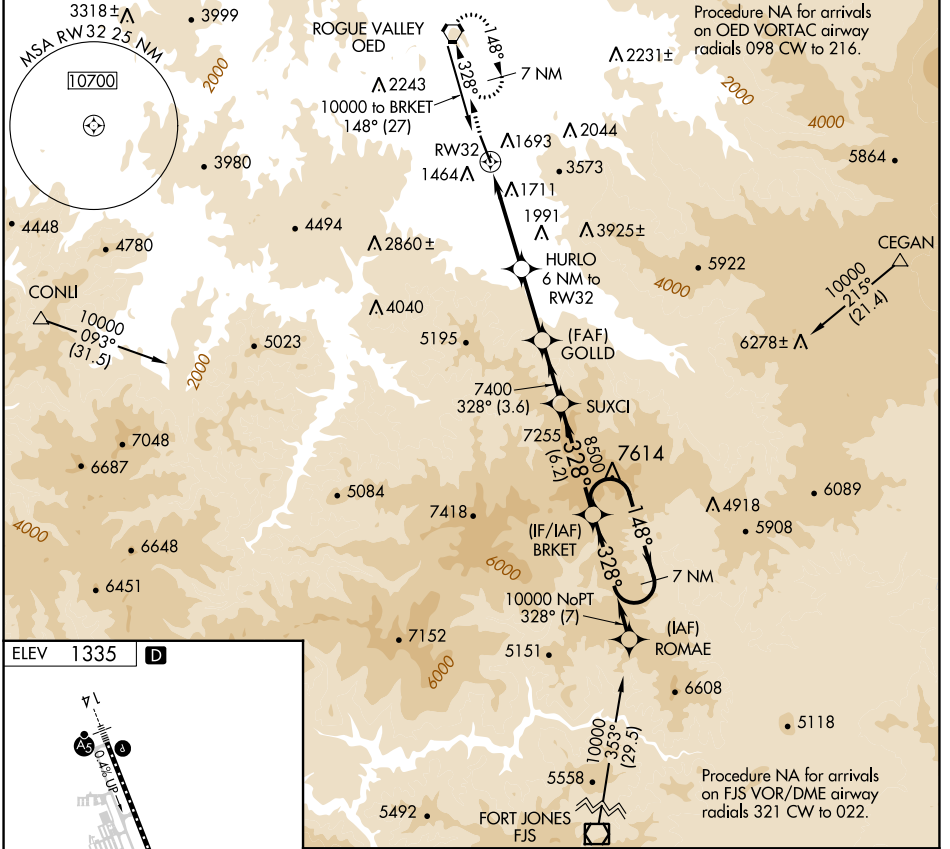

APP CRS	Rwy Idg	N/A
328°	TDZE	N/A
	Apt Elev	1335

# RNAV (GPS)-D

ROGUE VALLEY INTL/MEDFORD (MFR)

RNP APCH.		MISSED APPROACH: Climb to 7800 direct OED VORTAC and hold, continue climb-in-hold to 7800.	
<p>Circling NA for Cats C and D northeast of Rwy 14-32.</p>			

ATIS	CASCADE APP CON *	MEDFORD TOWER *	GND CON	UNICOM
127.25	124.3 379.9	119.4 (CTAF) 257.8	121.8	122.95

CATEGORY	A	B	C	D
CIRCLING	3600-1¼ 2265 (2300-1¼)	3600-1½ 2265 (2300-1½)	3600-3	2265 (2300-3)

NW-1, 26 DEC 2024 to 23 JAN 2025

NW-1, 26 DEC 2024 to 23 JAN 2025