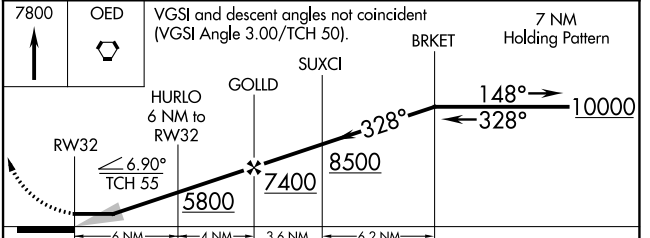

APP CRS	Rwy Idg	N/A
328°	TDZE	N/A
	Apt Elev	1335

RNAV (GPS)-D

ROGUE VALLEY INTL/MEDFORD (MFR)

RNP APCH.		MISSED APPROACH: Climb to 7800 direct OED VORTAC and hold, continue climb-in-hold to 7800.	
Circling NA for Cats C and D northeast of Rwy 14-32.			

ATIS	CASCADE APP CON *	MEDFORD TOWER *	GND CON	UNICOM
127.25	124.3 379.9	119.4 (CTAF) 257.8	121.8	122.95

CATEGORY	A	B	C	D
CIRCLING	3600-1¼ 2265 (2300-1¼)	3600-1½ 2265 (2300-1½)	3600-3	2265 (2300-3)

NW-1, 26 DEC 2024 to 23 JAN 2025

NW-1, 26 DEC 2024 to 23 JAN 2025