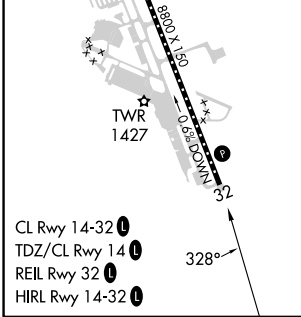

APP CRS	Rwy Idg	N/A
328°	TDZE	N/A
	Apt Elev	1335

RNAV (GPS)-D

ROGUE VALLEY INTL/MEDFORD (MFR)

RNP APCH.		MISSED APPROACH: Climb to 7800 direct OED VORTAC and hold, continue climb-in-hold to 7800.	
Circling NA for Cats C and D northeast of Rwy 14-32.			

ATIS	CASCADE APP CON *	MEDFORD TOWER *	GND CON	UNICOM
127.25	124.3 379.9	119.4 (CTAF) 257.8	121.8	122.95

CATEGORY	A	B	C	D
CIRCLING	3600-1¼ 2265 (2300-1¼)	3600-1½ 2265 (2300-1½)	3600-3	2265 (2300-3)

NW-1, 26 DEC 2024 to 23 JAN 2025

NW-1, 26 DEC 2024 to 23 JAN 2025