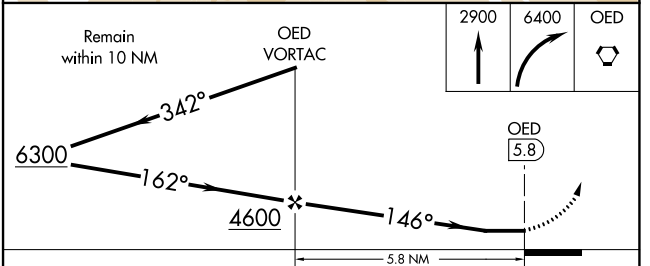

VORTAC OED 113.6 Chan 83	APP CRS 146°	Rwy Idg TDZE Apt Elev 1335	N/A N/A
--	------------------------	--	--------------------------

VOR-A

ROGUE VALLEY INTL/MEDFORD (MFR)

⚠ If local altimeter setting not received, procedure NA.
⚠ Circling NA for Cats C and D northeast of Rwy 14-32.
⚠ -3°C

MISSED APPROACH: Climb to 2900 then climbing right turn to 6400 direct OED VORTAC and hold, continue climb-in-hold to 6400.

ATIS 127.25	CASCADE APP CON * 124.3 379.9	MEDFORD TOWER * 119.4 (CTAF) 257.8	GND CON 121.8	UNICOM 122.95
-----------------------	---	--	-------------------------	-------------------------