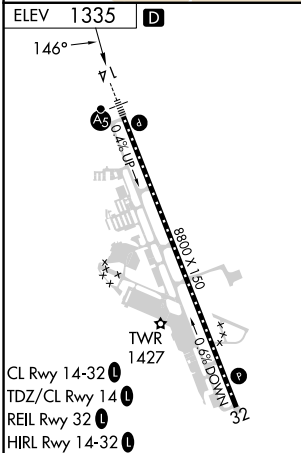

VORTAC OED 113.6 Chan 83	APP CRS 146°	Rwy Idg TDZE Apt Elev 1335	N/A N/A
--	------------------------	--	--------------------------

VOR-A

ROGUE VALLEY INTL/MEDFORD (MFR)

⚠ If local altimeter setting not received, procedure NA.
⚠ Circling NA for Cats C and D northeast of Rwy 14-32.
⚠ -3°C

MISSED APPROACH: Climb to 2900 then climbing right turn to 6400 direct OED VORTAC and hold, continue climb-in-hold to 6400.

ATIS 127.25	CASCADE APP CON * 124.3 379.9	MEDFORD TOWER * 119.4 (CTAF) 257.8	GND CON 121.8	UNICOM 122.95
-----------------------	---	--	-------------------------	-------------------------

FAF to MAP 5.8 NM					
Knots	60	90	120	150	180
Min:Sec	5:48	3:52	2:54	2:19	1:56

CATEGORY	A	B	C	D
CIRCLING	2680-1¼ 1345 (1400-1¼)	2680-1½ 1345 (1400-1½)	2680-3	1345 (1400-3)

NW-1, 26 DEC 2024 to 23 JAN 2025

NW-1, 26 DEC 2024 to 23 JAN 2025