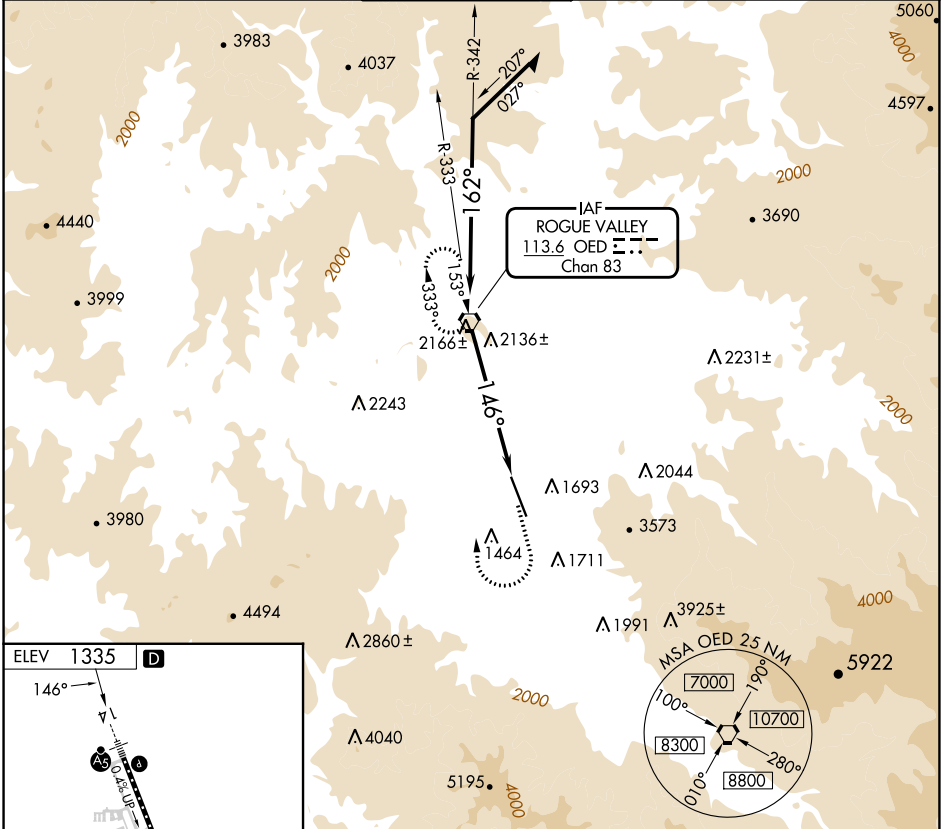

VORTAC OED 113.6 Chan 83	APP CRS 146°	Rwy Idg TDZE Apt Elev 1335	N/A N/A
--	------------------------	--	--------------------------

VOR-A

ROGUE VALLEY INTL/MEDFORD (MFR)

⚠ If local altimeter setting not received, procedure NA.
⚠ Circling NA for Cats C and D northeast of Rwy 14-32.
⚠ -3°C

MISSED APPROACH: Climb to 2900 then climbing right turn to 6400 direct OED VORTAC and hold, continue climb-in-hold to 6400.

ATIS 127.25	CASCADE APP CON * 124.3 379.9	MEDFORD TOWER * 119.4 (CTAF) 257.8	GND CON 121.8	UNICOM 122.95
-----------------------	---	--	-------------------------	-------------------------

FAF to MAP 5.8 NM					
Knots	60	90	120	150	180
Min:Sec	5:48	3:52	2:54	2:19	1:56

CATEGORY	A	B	C	D
CIRCLING	2680-1¼ 1345 (1400-1¼)	2680-1½ 1345 (1400-1½)	2680-3	1345 (1400-3)

NW-1, 26 DEC 2024 to 23 JAN 2025

NW-1, 26 DEC 2024 to 23 JAN 2025