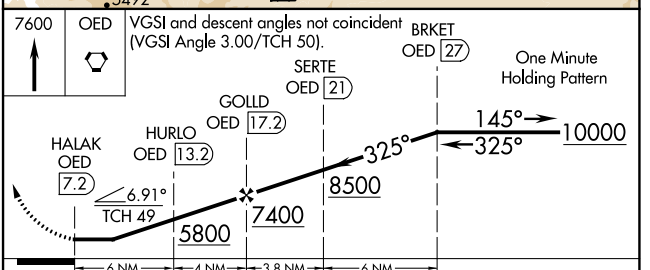

VORTAC OED 113.6 Chan 83	APP CRS 325°	Rwy Idg TDZE Apt Elev 1335	N/A N/A
--	------------------------	---	------------

VOR/DME-C

ROGUE VALLEY INTL/MEDFORD (MFR)

⚠ Circling NA for Cats C and D northeast of Rwy 14-32.

⚠ MISSED APPROACH: Climb to 7600 direct OED VORTAC and hold, continue climb-in-hold to 7600.

ATIS 127.25	CASCADE APP CON * 124.3 379.9	MEDFORD TOWER * 119.4 (CTAF) 257.8	GND CON 121.8	UNICOM 122.95
-----------------------	---	--	-------------------------	-------------------------

CATEGORY	A	B	C	D
CIRCLING	3600-1¼ 2265 (2300-1¼)	3600-1½ 2265 (2300-1½)	3600-3	2265 (2300-3)

NW-1, 26 DEC 2024 to 23 JAN 2025

NW-1, 26 DEC 2024 to 23 JAN 2025