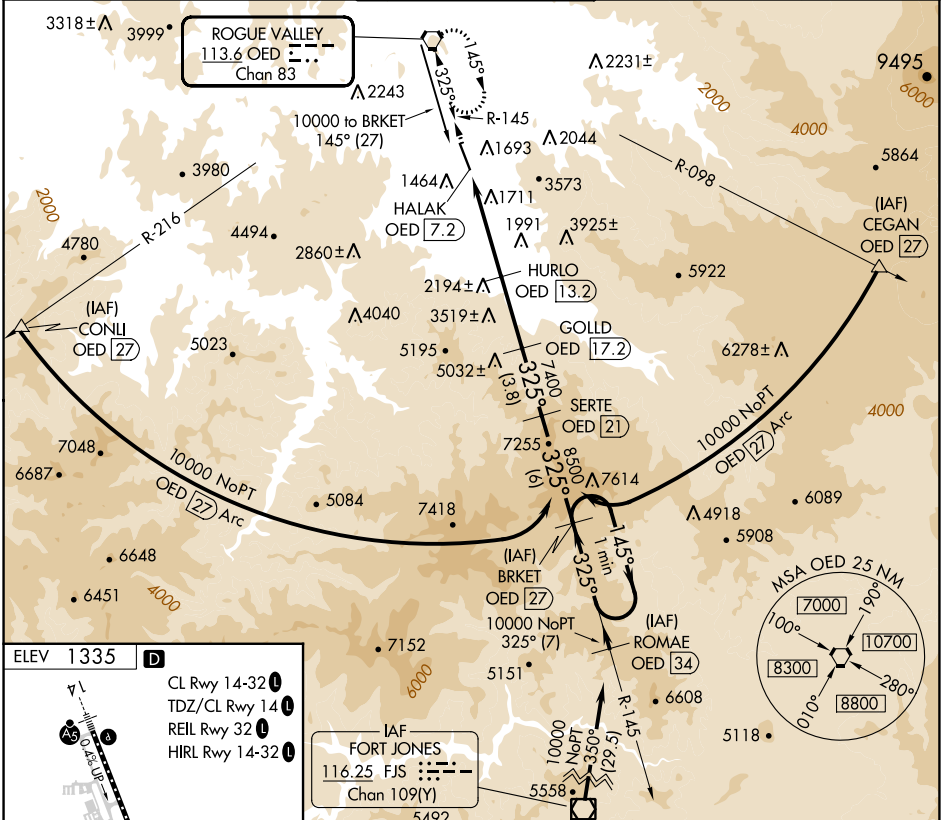

VORTAC OED 113.6 Chan 83	APP CRS 325°	Rwy Idg TDZE Apt Elev 1335	N/A N/A
--	------------------------	---	------------

VOR/DME-C

ROGUE VALLEY INTL/MEDFORD (MFR)

⚠ Circling NA for Cats C and D northeast of Rwy 14-32.

⚠ MISSED APPROACH: Climb to 7600 direct OED VORTAC and hold, continue climb-in-hold to 7600.

ATIS 127.25	CASCADE APP CON * 124.3 379.9	MEDFORD TOWER * 119.4 (CTAF) 257.8	GND CON 121.8	UNICOM 122.95
-----------------------	---	--	-------------------------	-------------------------

CATEGORY	A	B	C	D
CIRCLING	3600-1¼ 2265 (2300-1¼)	3600-1½ 2265 (2300-1½)	3600-3	2265 (2300-3)

NW-1, 26 DEC 2024 to 23 JAN 2025

NW-1, 26 DEC 2024 to 23 JAN 2025