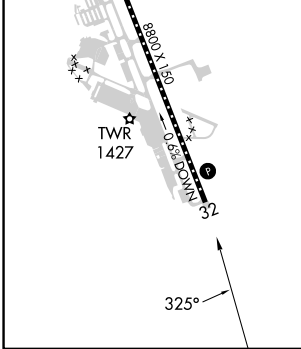

VORTAC OED 113.6 Chan 83	APP CRS 325°	Rwy Idg TDZE Apt Elev 1335	N/A N/A
--	------------------------	---	------------

VOR/DME-C

ROGUE VALLEY INTL/MEDFORD (MFR)

⚠ Circling NA for Cats C and D northeast of Rwy 14-32.

⚠ MISSED APPROACH: Climb to 7600 direct OED VORTAC and hold, continue climb-in-hold to 7600.

ATIS 127.25	CASCADE APP CON * 124.3 379.9	MEDFORD TOWER * 119.4 (CTAF) 257.8	GND CON 121.8	UNICOM 122.95
-----------------------	---	--	-------------------------	-------------------------

CATEGORY	A	B	C	D
CIRCLING	3600-1¼ 2265 (2300-1¼)	3600-1½ 2265 (2300-1½)	3600-3	2265 (2300-3)

NW-1, 26 DEC 2024 to 23 JAN 2025

NW-1, 26 DEC 2024 to 23 JAN 2025