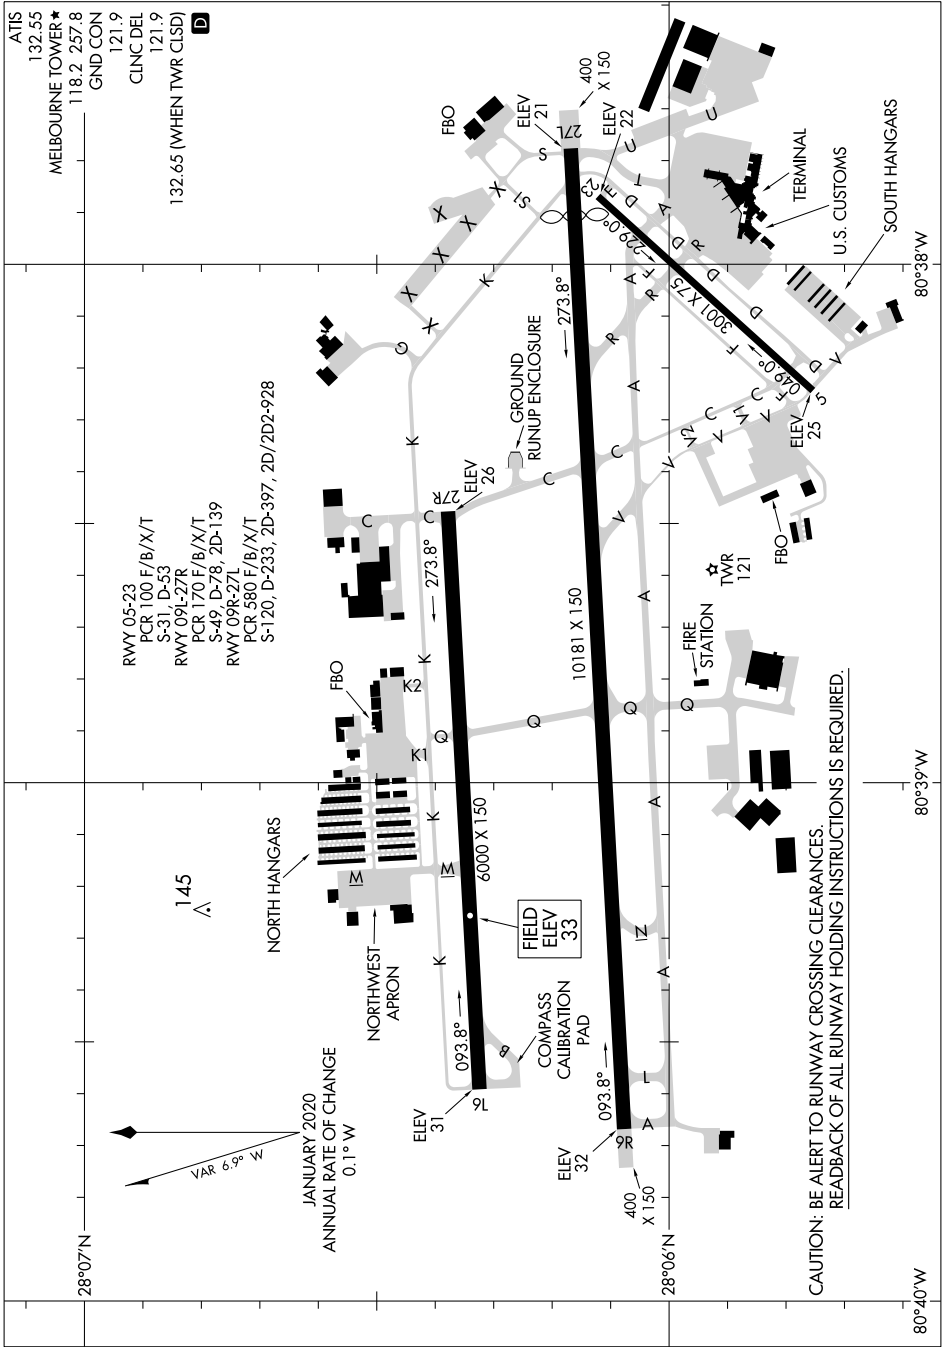

AIRPORT DIAGRAM

AL-252 (FAA)

MELBOURNE ORLANDO INTL (MLB)
MELBOURNE, FLORIDA

SE-3, 26 DEC 2024 to 23 JAN 2025

CAUTION: BE ALERT TO RUNWAY CROSSING CLEARANCES.
REARBACK OF ALL RUNWAY HOLDING INSTRUCTIONS IS REQUIRED.

SE-3, 26 DEC 2024 to 23 JAN 2025