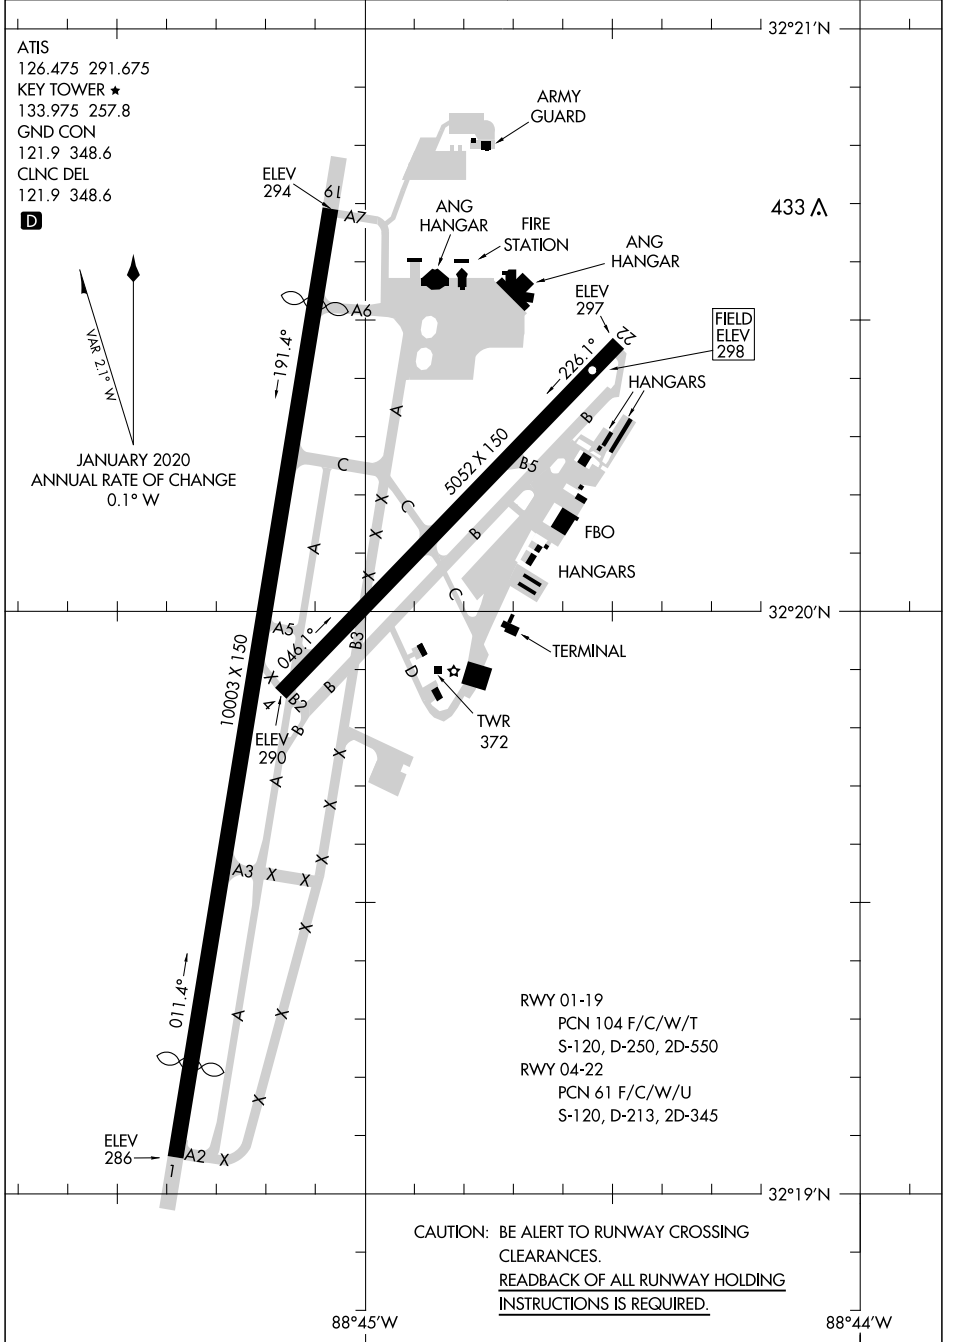

ATIS
 126.475 291.675
 KEY TOWER ★
 133.975 257.8
 GND CON
 121.9 348.6
 CLNC DEL
 121.9 348.6
D

JANUARY 2020
 ANNUAL RATE OF CHANGE
 0.1° W

SC-4, 26 DEC 2024 to 23 JAN 2025

SC-4, 26 DEC 2024 to 23 JAN 2025