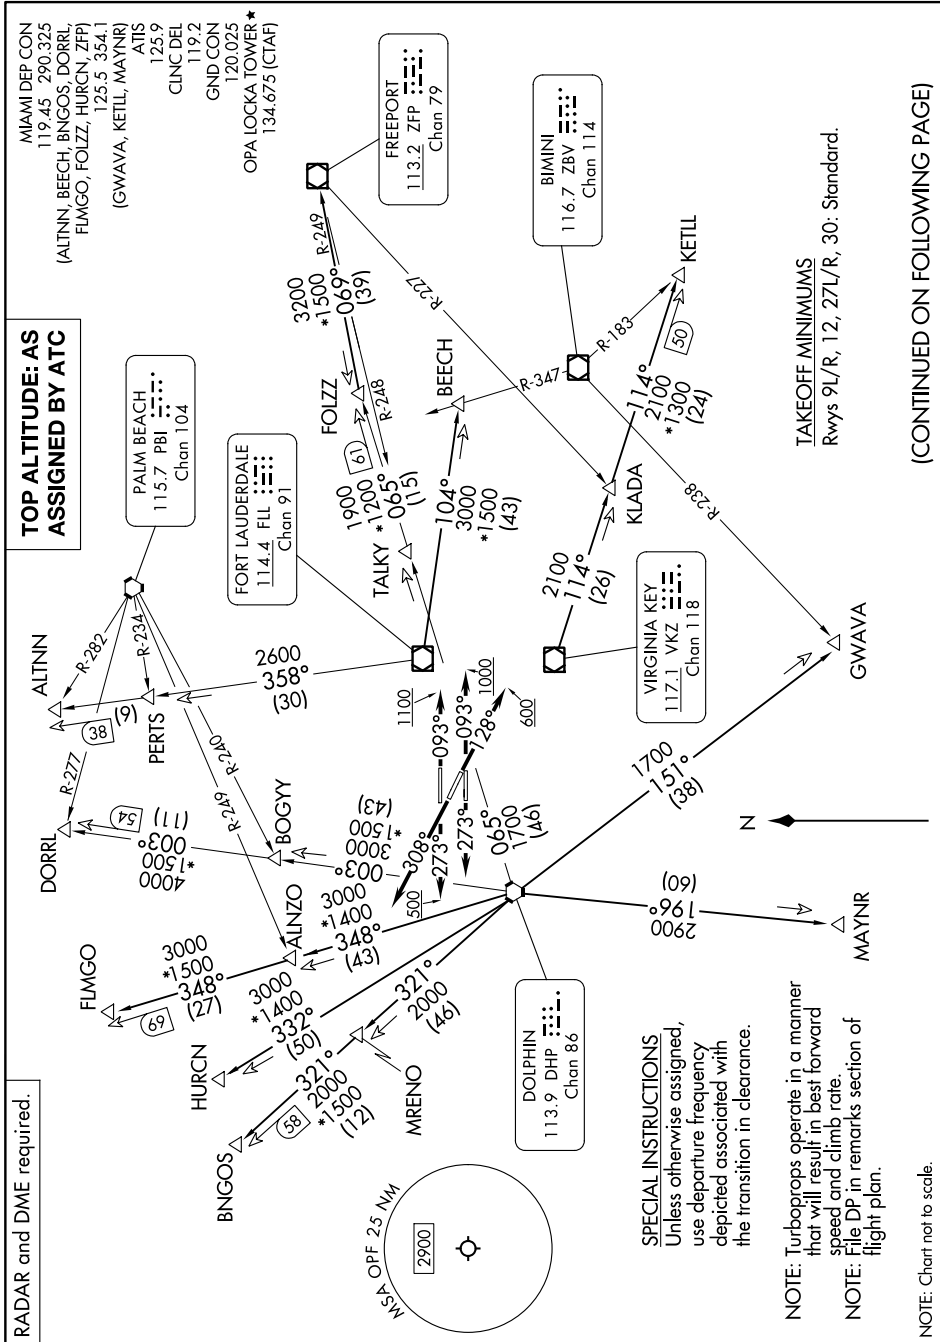

MIAMI TWO DEPARTURE

SE-3, 26 DEC 2024 to 23 JAN 2025

(CONTINUED ON FOLLOWING PAGE)

SE-3, 26 DEC 2024 to 23 JAN 2025

MIAMI TWO DEPARTURE