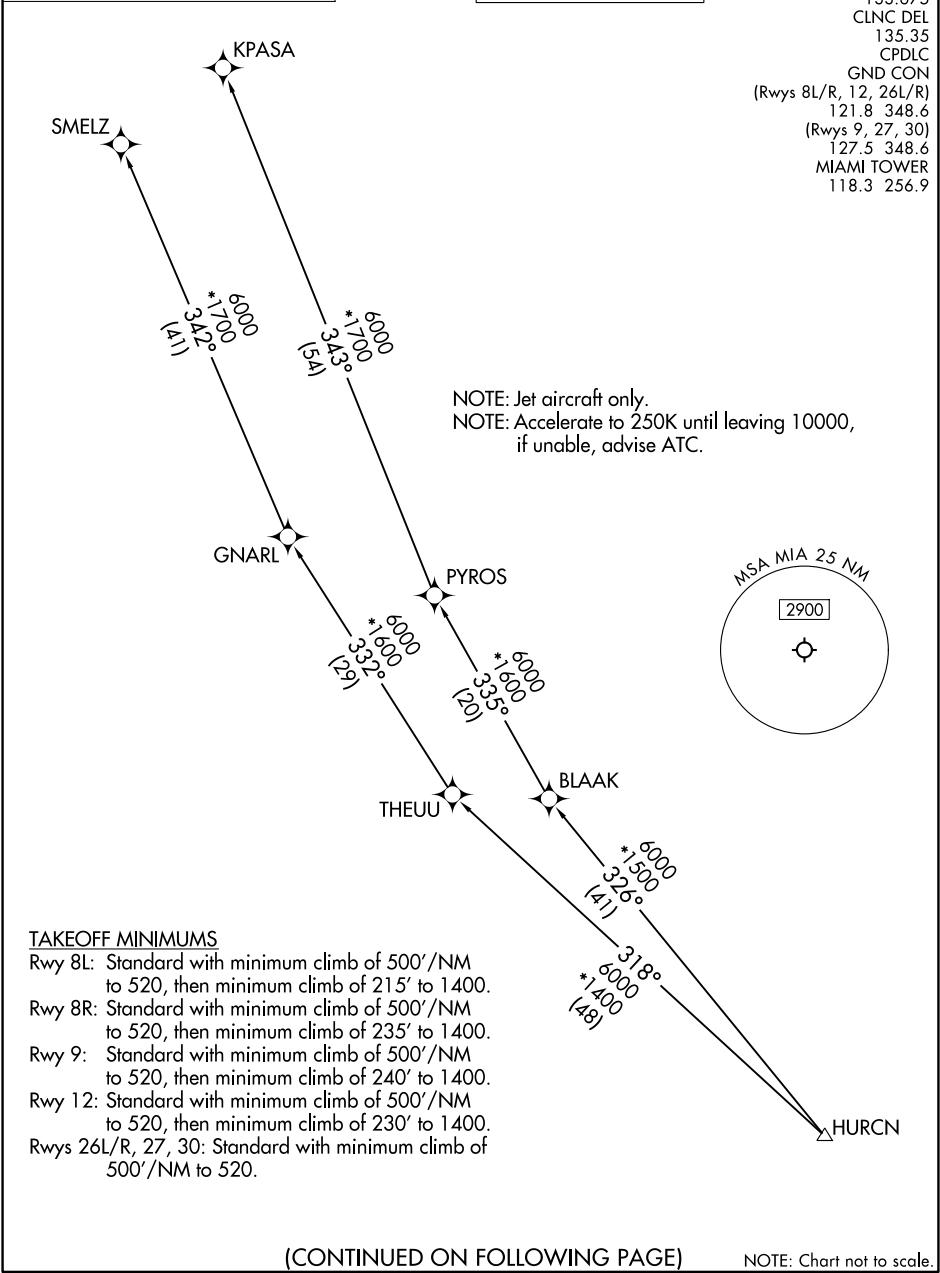

(HURCN4.HURCN) 24081

AL-257 (FAA)

MIAMI INTL (MIA)
MIAMI, FLORIDA

HURCN FOUR DEPARTURE (RNAV) Transition Routes

RNAV-1 DME/DME/IRU or GPS.
RADAR required.

TOP ALTITUDE: 5000

MIAMI DEP CON
119.45 290.325
D-ATIS
133.675
CLNC DEL
135.35
CPDLC
GND CON
(Rwys 8L/R, 12, 26L/R)
121.8 348.6
(Rwys 9, 27, 30)
127.5 348.6
MIAMI TOWER
118.3 256.9

SE-3, 26 DEC 2024 to 23 JAN 2025

SE-3, 26 DEC 2024 to 23 JAN 2025

(CONTINUED ON FOLLOWING PAGE)

NOTE: Chart not to scale.

HURCN FOUR DEPARTURE (RNAV) Transition Routes

MIAMI, FLORIDA
MIAMI INTL (MIA)

(HURCN4.HURCN) 21MAR24