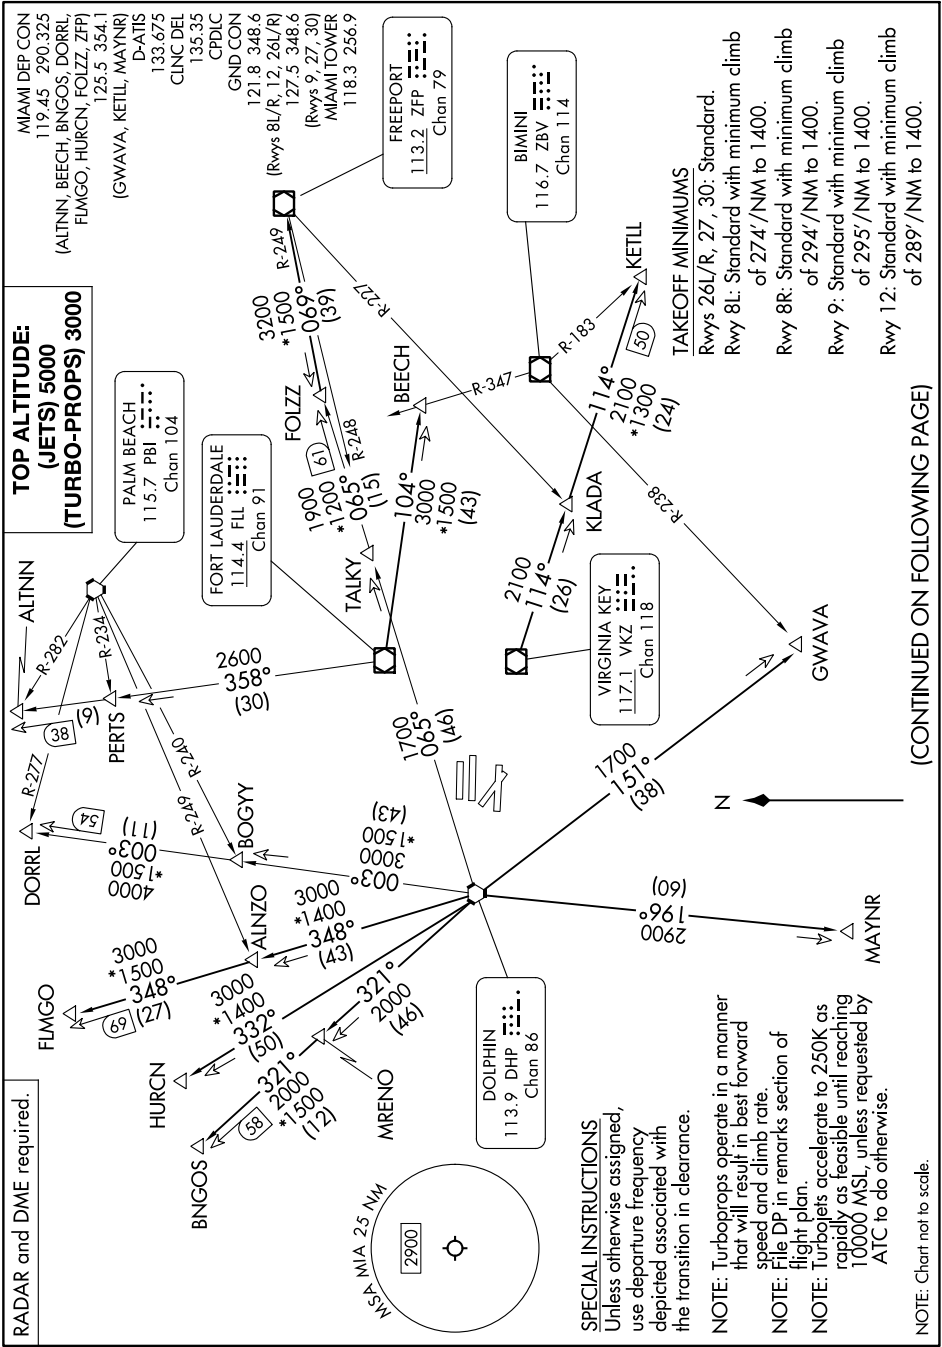

MIAMI TWO DEPARTURE

SE-3, 26 DEC 2024 to 23 JAN 2025

(CONTINUED ON FOLLOWING PAGE)

SE-3, 26 DEC 2024 to 23 JAN 2025

MIAMI TWO DEPARTURE