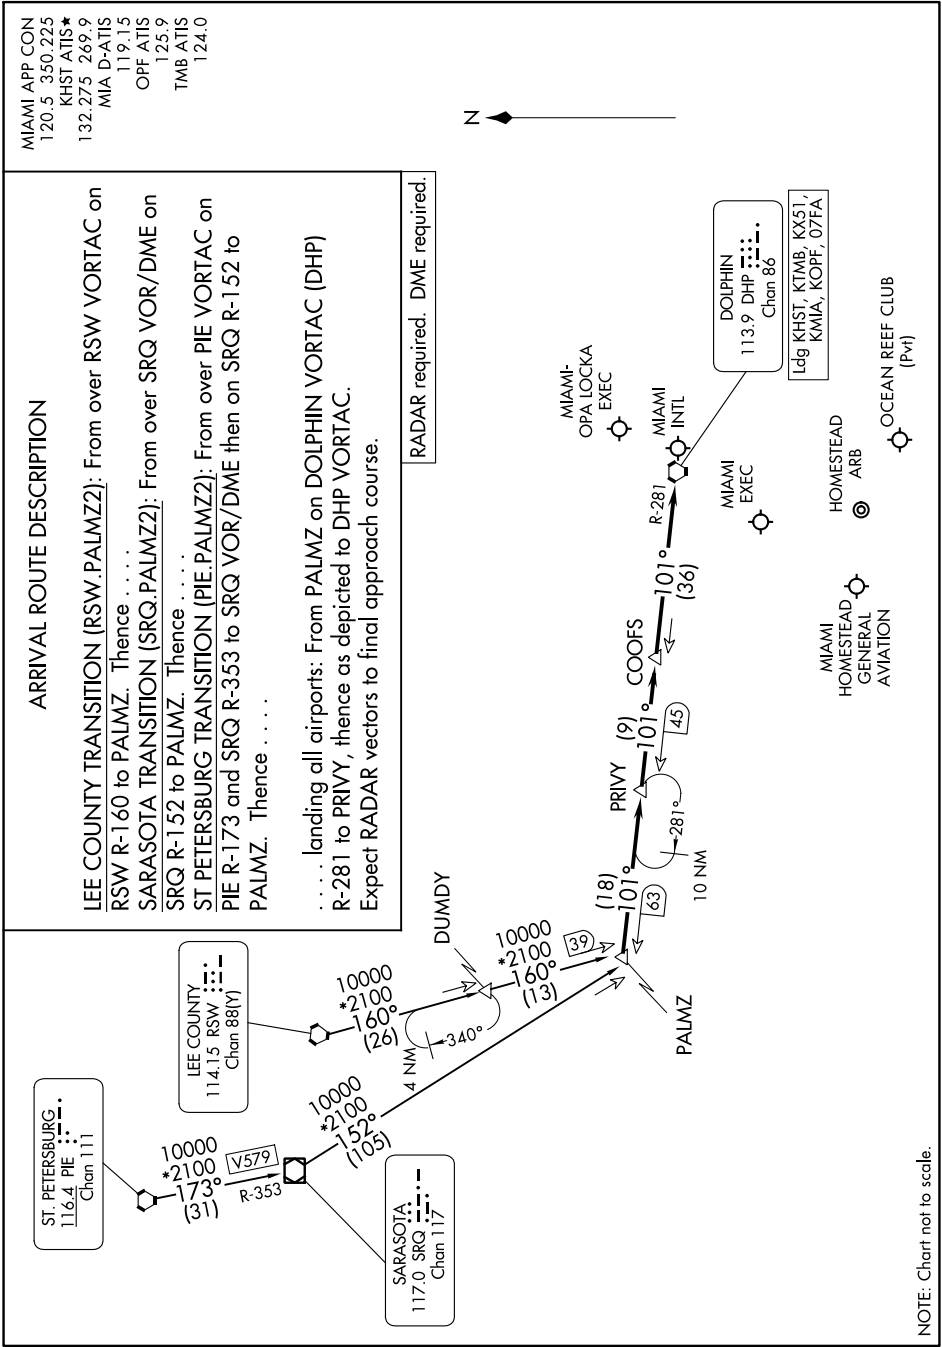

PALMZ TWO ARRIVAL

MIAMI, FLORIDA

SE-3, 26 DEC 2024 to 23 JAN 2025

PALMZ TWO ARRIVAL

MIAMI, FLORIDA

NOTE: Chart not to scale.

SE-3, 26 DEC 2024 to 23 JAN 2025