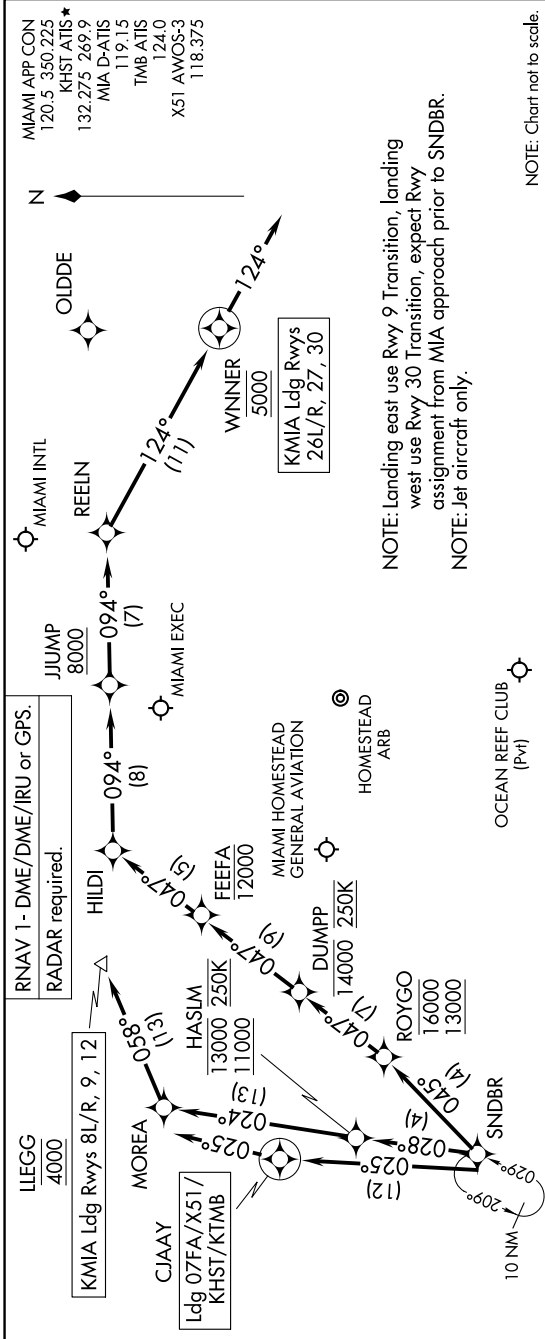

SNDBR THREE ARRIVAL (RNAV) Arrival Routes

MIAMI, FLORIDA

SE-3, 26 DEC 2024 to 23 JAN 2025

ARRIVAL ROUTE DESCRIPTION

LANDING KMIA RUNWAYS 8L/R, 9, 12: From SNDBR on track 028° to cross HASIM between 11000 and 13000 and at 250K, then on track 024° to MOREA, then on track 058° to cross LLEGG at 4000. Expect ILS or RNAV Rwy 9 approach or RADAR vectors to final approach course.

LANDING KMIA RUNWAYS 26L/R, 27, 30: From SNDBR on track 045° to cross ROYGO between 13000 and 16000, then on track 047° to cross DUMPP at or below 14000 and at 250K, then on track 047° to cross FEFFA at or below 12000, then on track 047° to HILDI, then on track 094° to cross JUJUMP at or above 8000, then on track 094° to REELN, then on track 124° to cross WINNER at 5000, then on track 124°. Expect RADAR vectors to final approach course.

LANDING 07FA/X51/KHST/KTMB: From SNDBR on track 025° to CJAAY, then on track 025°. Expect RADAR vectors to final approach course.

SE-3, 26 DEC 2024 to 23 JAN 2025

SNDBR THREE ARRIVAL (RNAV) Arrival Routes