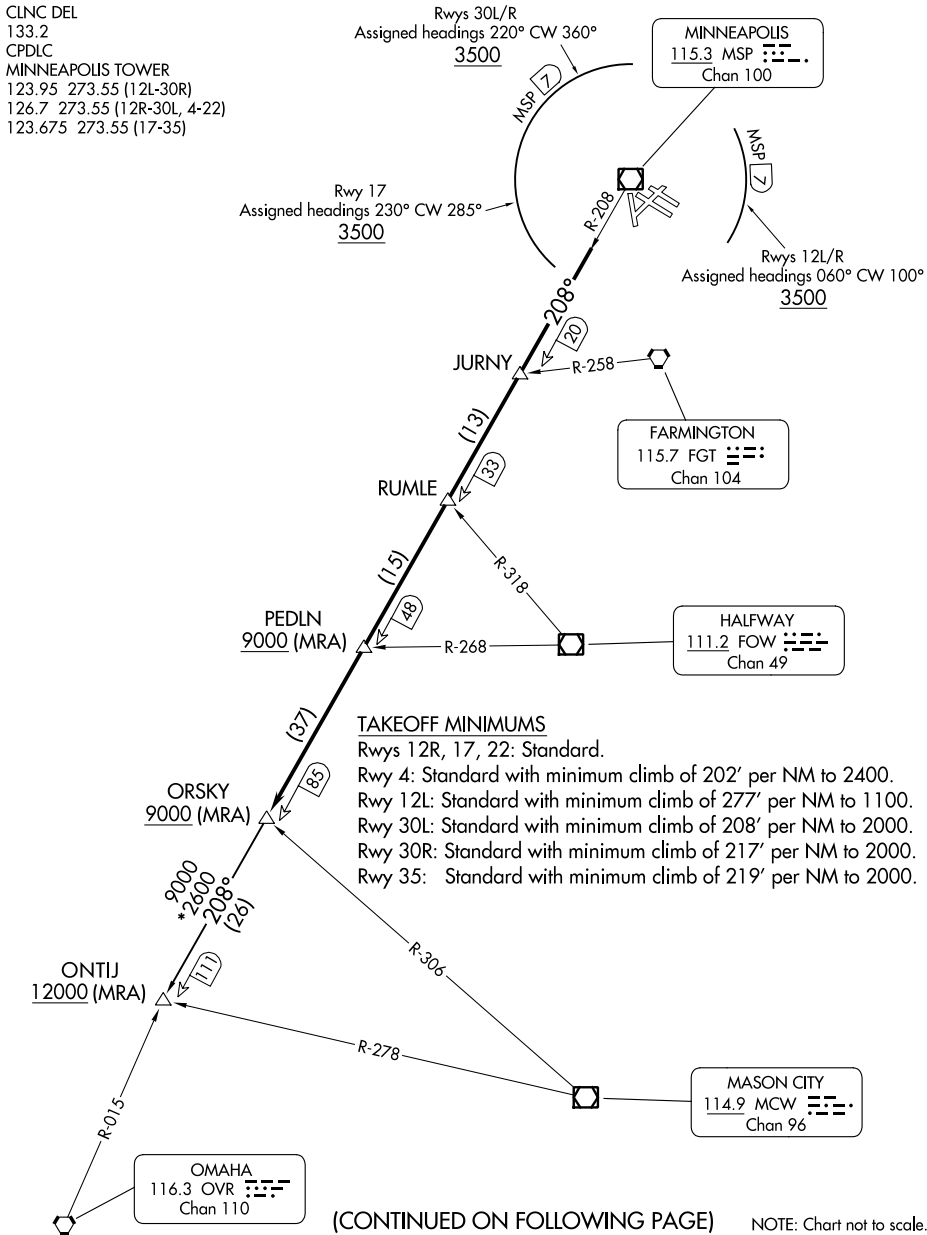

(ORSKY3.ORSKY) 23334

ORSKY THREE DEPARTURE

MINNEAPOLIS-ST PAUL INTL/WOLD-CHAMBERLAIN (MSP)

AL-264 (FAA)

MINNEAPOLIS, MINNESOTA

MINNEAPOLIS DEP CON
 SOUTH/EAST 124.7 284.7
 NORTH/WEST 125.75 284.7
 D-ATIS DEP
 120.8
 CLNC DEL
 133.2
 CPDLC
 MINNEAPOLIS TOWER
 123.95 273.55 (12L-30R)
 126.7 273.55 (12R-30L, 4-22)
 123.675 273.55 (17-35)

RADAR required.

**TOP ALTITUDE:
ASSIGNED BY ATC**

NC-1, 26 DEC 2024 to 23 JAN 2025

NC-1, 26 DEC 2024 to 23 JAN 2025

(CONTINUED ON FOLLOWING PAGE)

NOTE: Chart not to scale.

ORSKY THREE DEPARTURE

(ORSKY3.ORSKY) 08SEP22

MINNEAPOLIS, MINNESOTA

MINNEAPOLIS-ST PAUL INTL/WOLD-CHAMBERLAIN (MSP)