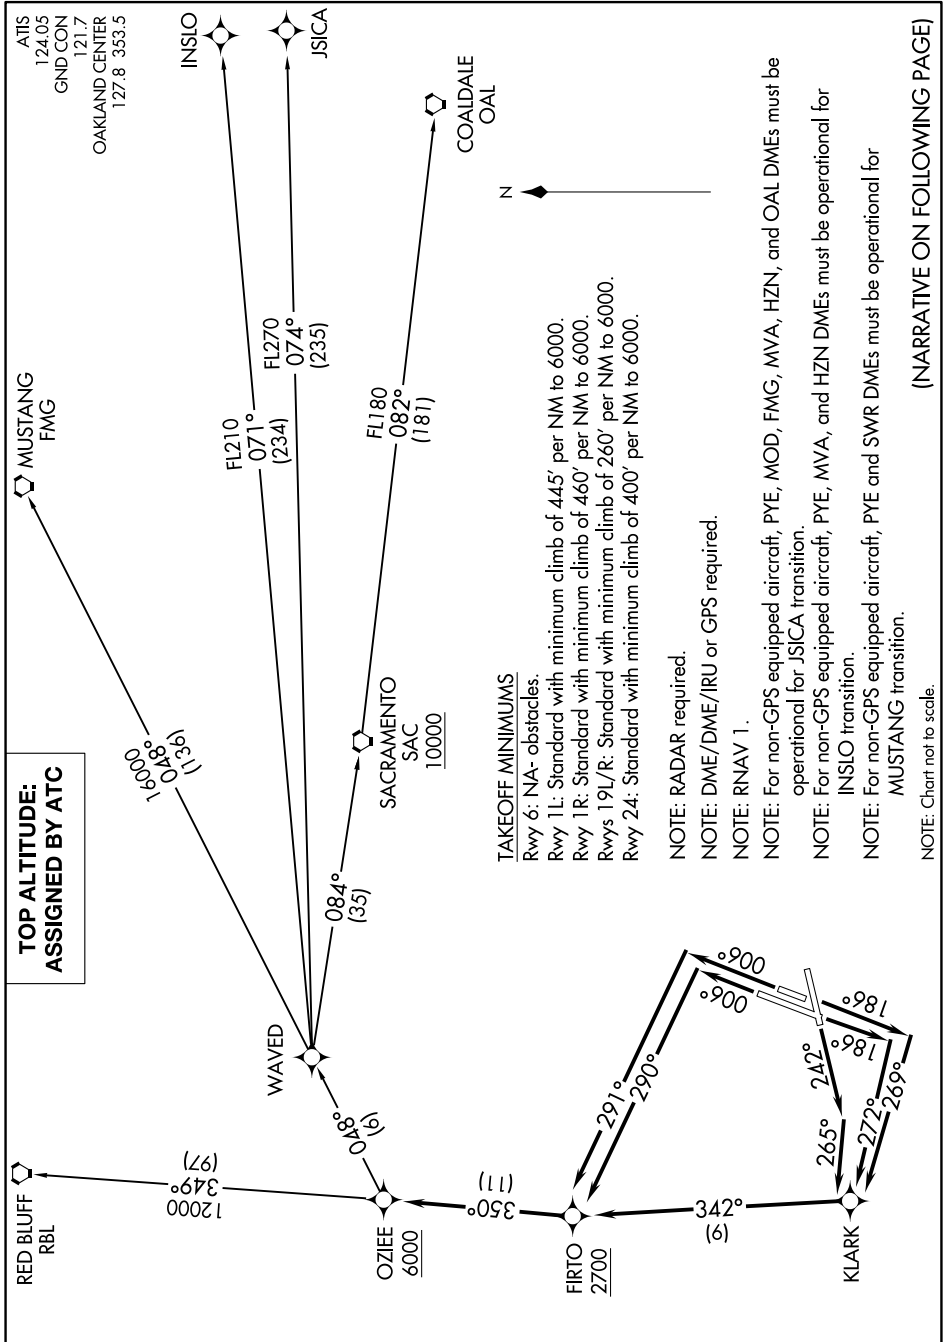

OZIEE FOUR DEPARTURE (RNAV)

AL-281 (FAA)

NAPA COUNTY (APC)
NAPA, CALIFORNIA

SW-2, 26 DEC 2024 to 23 JAN 2025

(NARRATIVE ON FOLLOWING PAGE)

OZIEE FOUR DEPARTURE (RNAV)

NAPA, CALIFORNIA
NAPA COUNTY (APC)

SW-2, 26 DEC 2024 to 23 JAN 2025