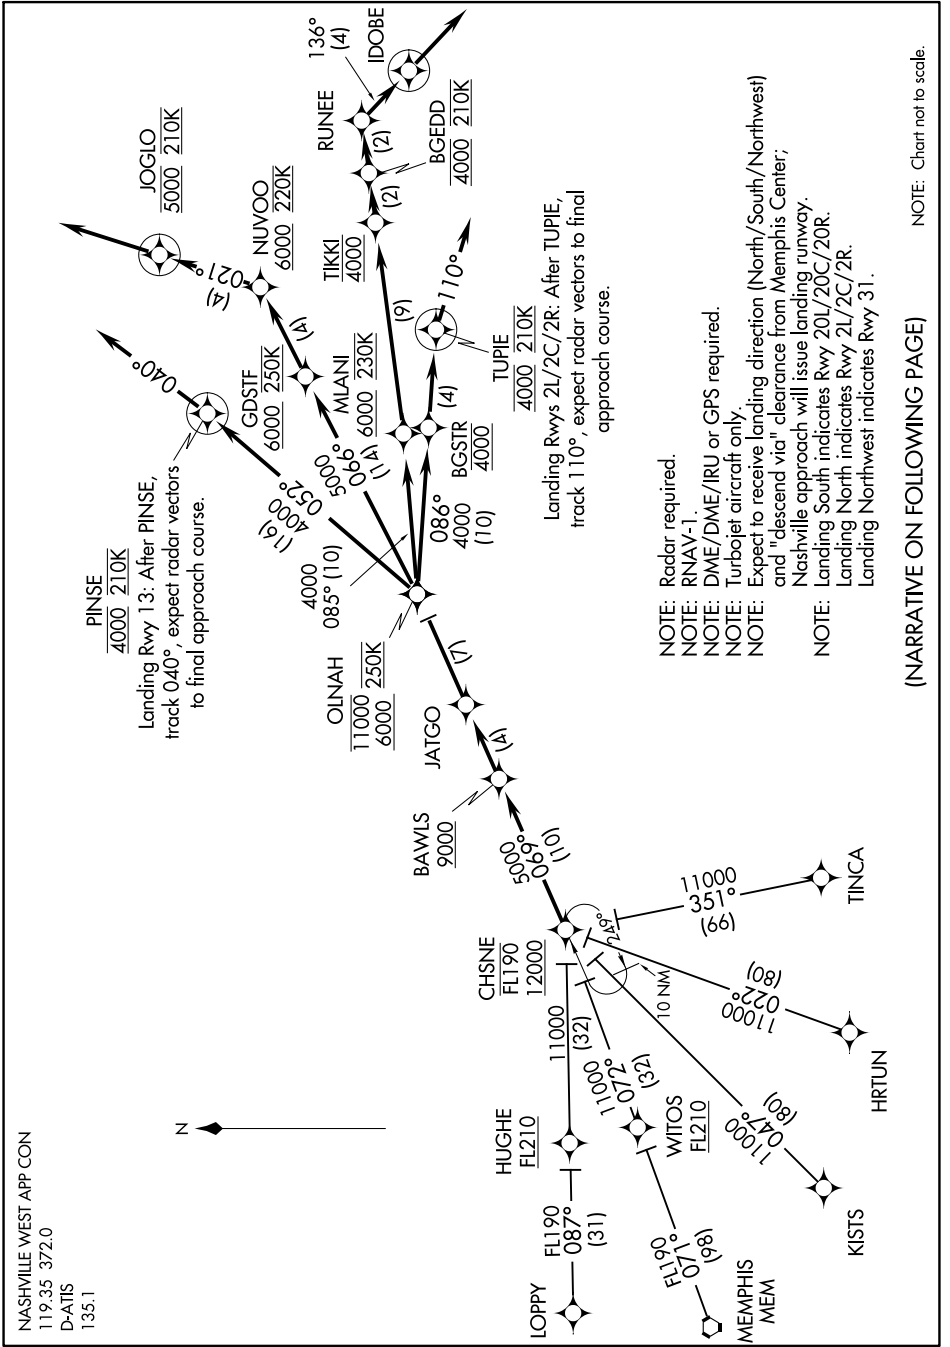

# CHSNE TWO ARRIVAL (RNAV)

SE-1, 26 DEC 2024 to 23 JAN 2025

NOTE: Chart not to scale.

(NARRATIVE ON FOLLOWING PAGE)

SE-1, 26 DEC 2024 to 23 JAN 2025

# CHSNE TWO ARRIVAL (RNAV)