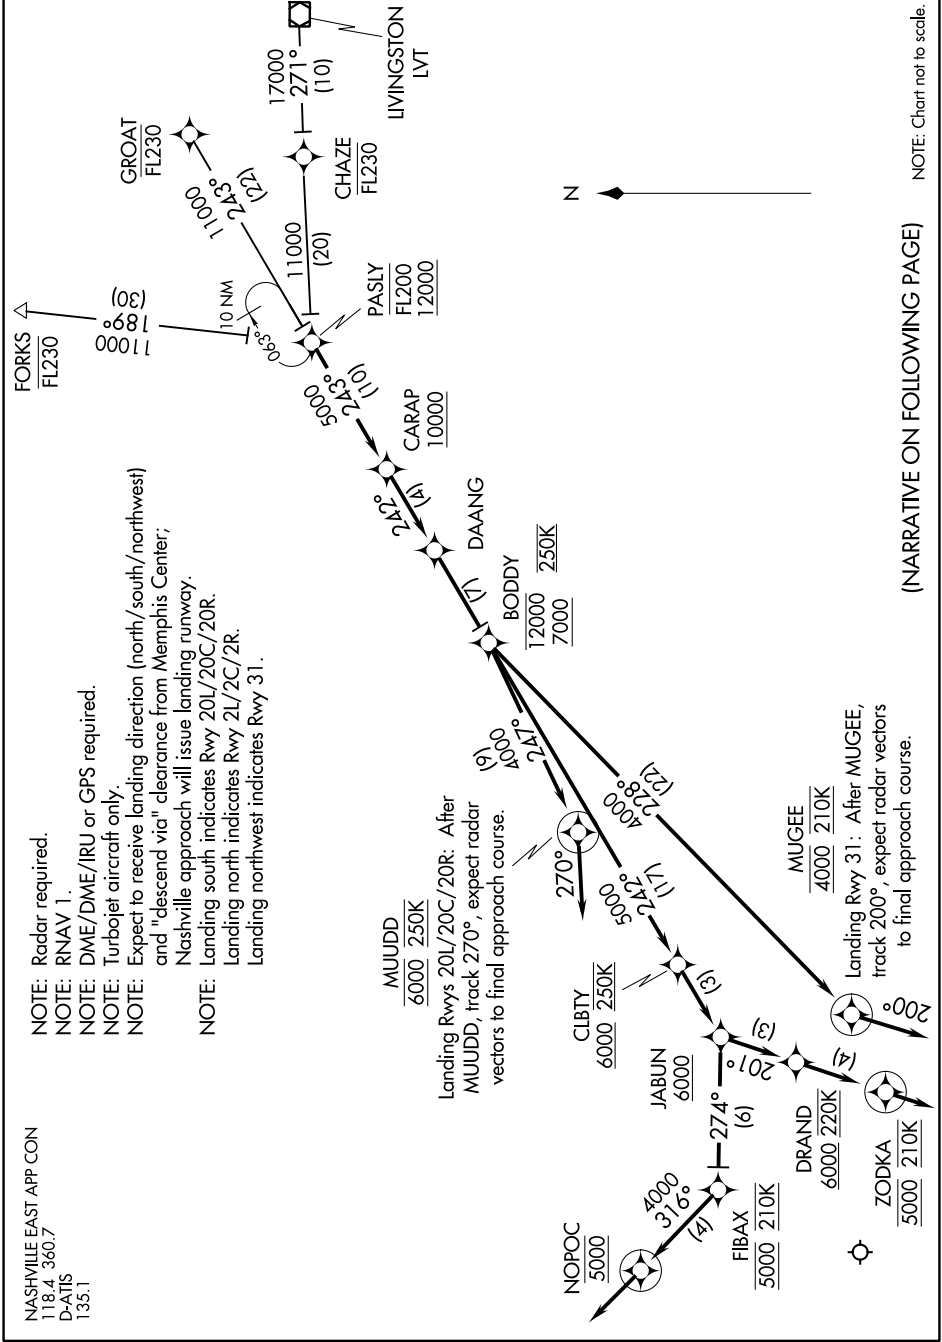

# PASLY FOUR ARRIVAL (RNAV)

SE-1, 26 DEC 2024 to 23 JAN 2025

(NARRATIVE ON FOLLOWING PAGE)

NOTE: Chart not to scale.

SE-1, 26 DEC 2024 to 23 JAN 2025

# PASLY FOUR ARRIVAL (RNAV)