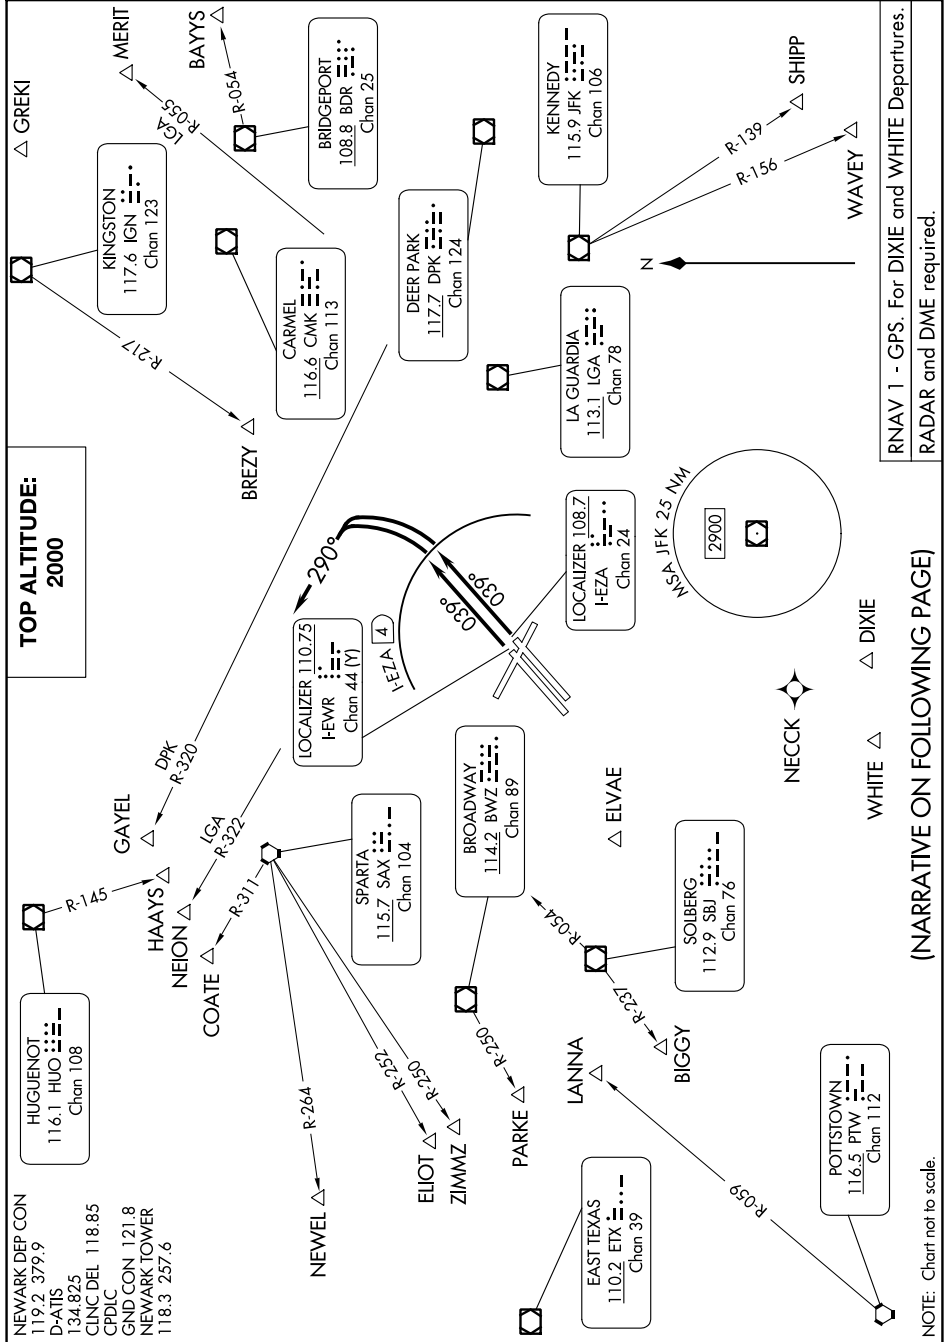

DEVIL ONE DEPARTURE

AL-285 (FAA)

NEWARK LIBERTY INTL (EWR)
NEWARK, NEW JERSEY

NE-2, 26 DEC 2024 to 23 JAN 2025

RNAV 1 - GPS. For DIXIE and WHITE Departures.
RADAR and DME required.

(NARRATIVE ON FOLLOWING PAGE)

NOTE: Chart not to scale.

NE-2, 26 DEC 2024 to 23 JAN 2025