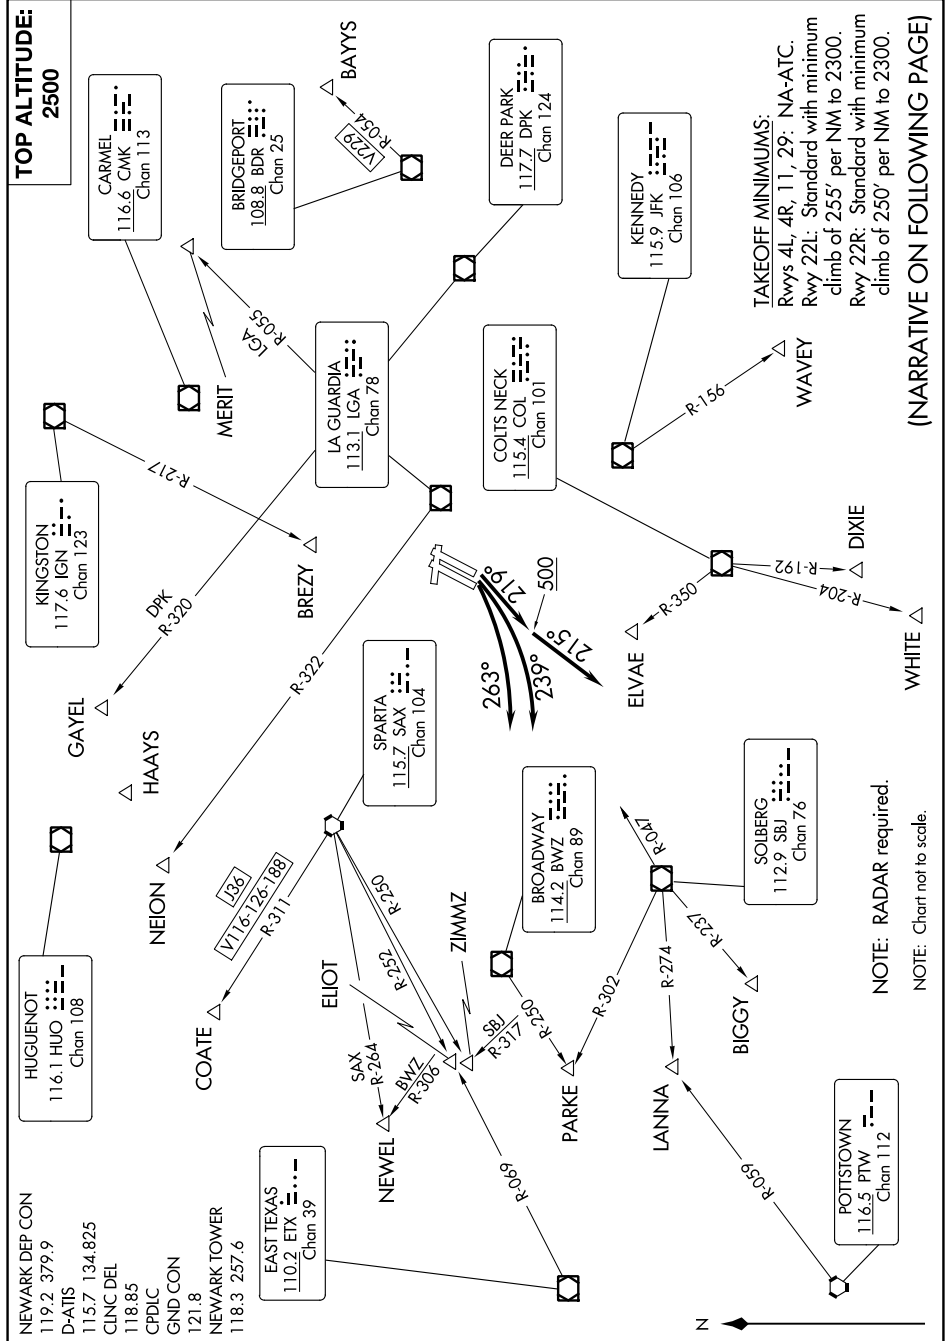

LIBERTY FIVE DEPARTURE

AL-285 (FAA)

NEWARK LIBERTY INTL (EWR)
NEWARK, NEW JERSEY

NE-2, 26 DEC 2024 to 23 JAN 2025

LIBERTY FIVE DEPARTURE

NEWARK, NEW JERSEY
NEWARK LIBERTY INTL (EWR)

NE-2, 26 DEC 2024 to 23 JAN 2025

(NARRATIVE ON FOLLOWING PAGE)

TAKEOFF MINIMUMS:
 Rwy 4L, 4R, 11, 29: NA-ATC.
 Rwy 22L: Standard with minimum climb of 255' per NM to 2300.
 Rwy 22R: Standard with minimum climb of 250' per NM to 2300.