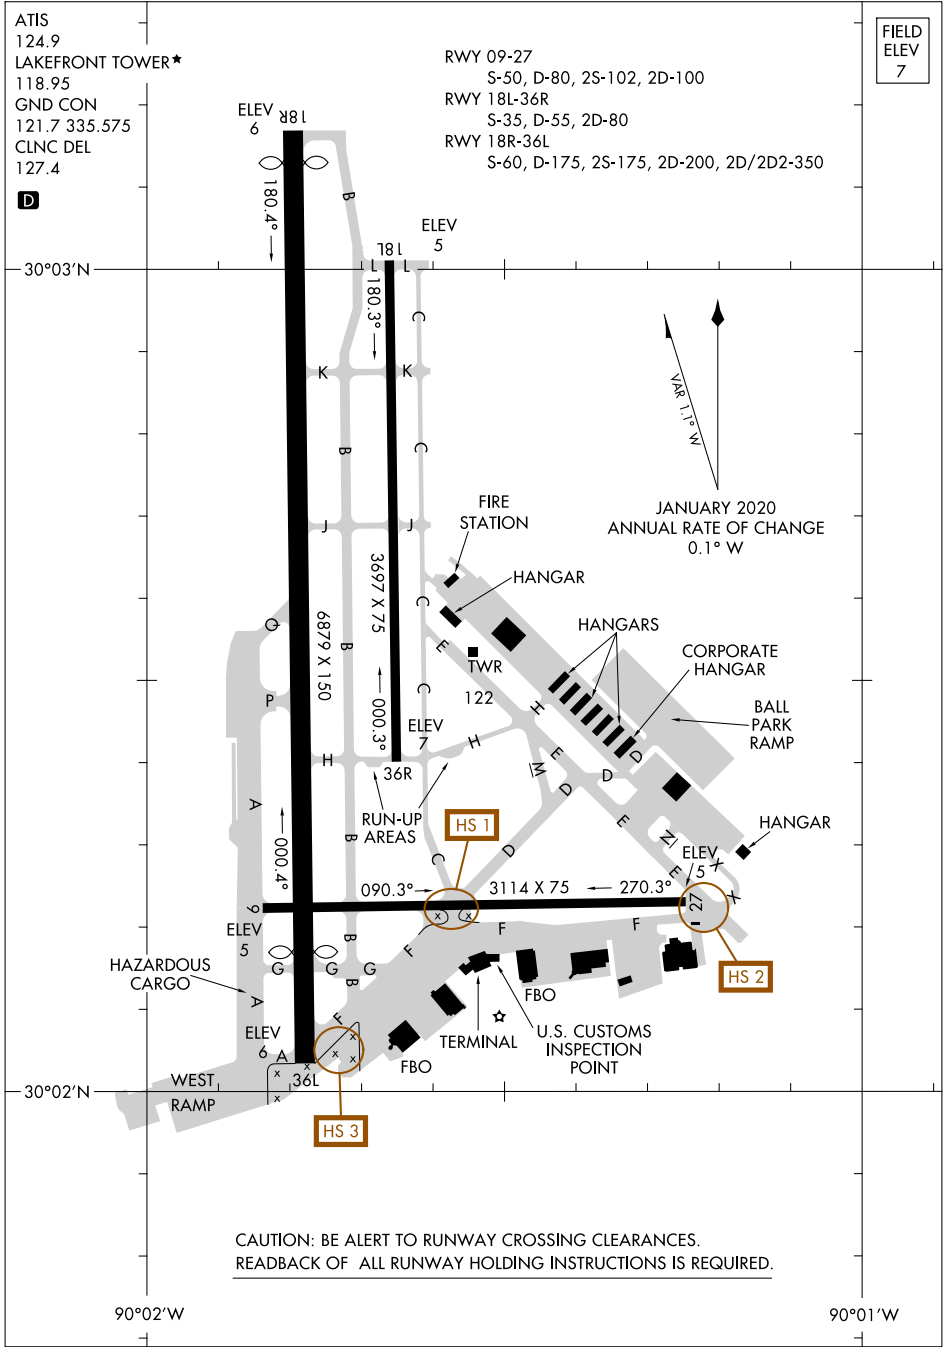

24081

# AIRPORT DIAGRAM

AL-288 (FAA)

LAKEFRONT (NEW)  
NEW ORLEANS, LOUISIANA

ATIS  
124.9  
LAKEFRONT TOWER\*  
118.95  
GND CON  
121.7 335.575  
CLNC DEL  
127.4

RWY 09-27  
S-50, D-80, 2S-102, 2D-100  
RWY 18L-36R  
S-35, D-55, 2D-80  
RWY 18R-36L  
S-60, D-175, 2S-175, 2D-200, 2D/2D2-350

FIELD  
ELEV  
7

SC-4, 26 DEC 2024 to 23 JAN 2025

SC-4, 26 DEC 2024 to 23 JAN 2025

# AIRPORT DIAGRAM

24081

NEW ORLEANS, LOUISIANA  
LAKEFRONT (NEW)