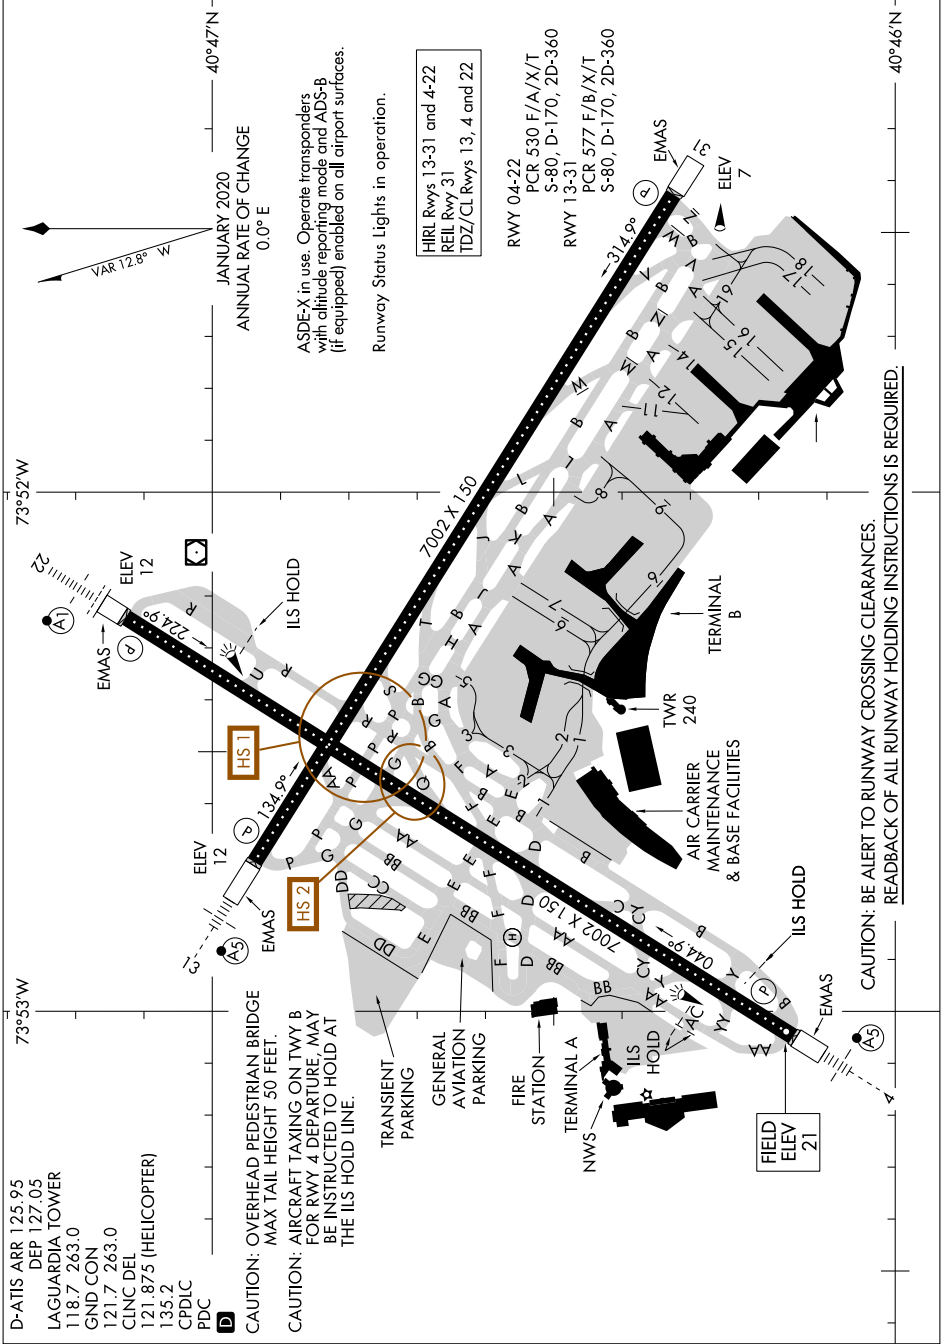

AIRPORT DIAGRAM

AL-289 (FAA)

LAGUARDIA (LGA)
NEW YORK, NEW YORK

NE-2, 26 DEC 2024 to 23 JAN 2025

CAUTION: BE ALERT TO RUNWAY CROSSING CLEARANCES.
READBACK OF ALL RUNWAY HOLDING INSTRUCTIONS IS REQUIRED.

NE-2, 26 DEC 2024 to 23 JAN 2025

AIRPORT DIAGRAM

NEW YORK, NEW YORK
LAGUARDIA (LGA)